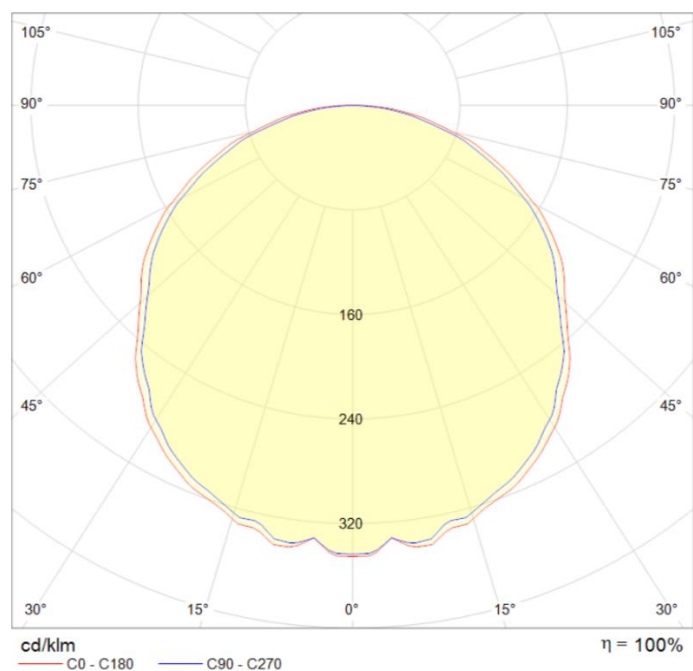

**Photometrical data**

<b>Rated luminous flux</b>	420 lm
<b>Light color (designation)</b>	Natural White
<b>Color temperature</b>	4000 K
<b>Luminous flux</b>	420 lm
<b>Color rendering index Ra</b>	$\geq 80$
<b>Standard deviation of color matching</b>	$\leq 6$ sdc <sub>m</sub>
<b>Nominal luminous flux</b>	420 lm
<b>Rated color temperature</b>	4000 K

**Light technical data**

<b>Starting time</b>	< 0.5 s
<b>Beam angle</b>	120 °

Dimensions & weight

<b>Diameter</b>	120.0 mm
<b>Height</b>	22.0 mm
<b>Weight</b>	152.0 g

Lifespan

<b>Nominal lamp life time</b>	25000 h
<b>Rated lamp life time</b>	25000 h
<b>Number of switching cycles</b>	20000
<b>Warranty</b>	2 years