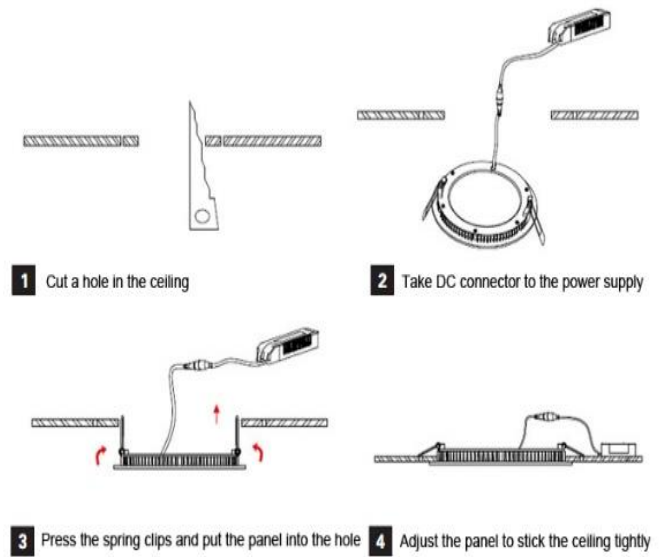

**Light technical data**

<b>Starting time</b>	< 0.5 s
<b>Beam angle</b>	120 °

Dimensions & weight

<b>Diameter</b>	120.0 mm
<b>Height</b>	22.0 mm
<b>Weight</b>	152.0 g

Lifespan

<b>Nominal lamp life time</b>	25000 h
<b>Rated lamp life time</b>	25000 h
<b>Number of switching cycles</b>	20000
<b>Warranty</b>	2 years