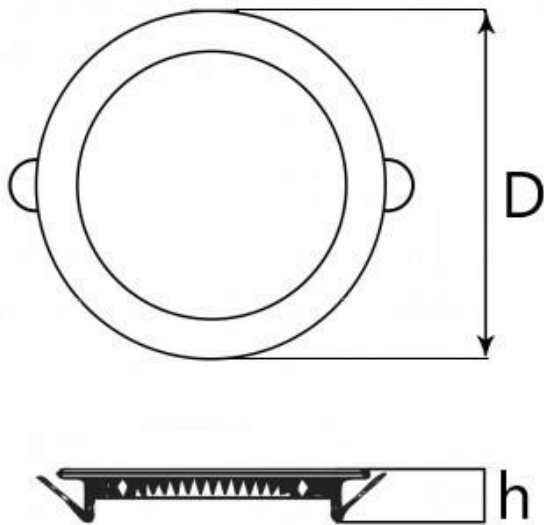

**Light technical data**

<b>Starting time</b>	< 0.5 s
<b>Beam angle</b>	120 °

Dimensions & weight

<b>Diameter</b>	120.0 mm
<b>Height</b>	22.0 mm
<b>Weight</b>	152.0 g

Lifespan

<b>Nominal lamp life time</b>	25000 h
<b>Rated lamp life time</b>	25000 h
<b>Number of switching cycles</b>	20000
<b>Warranty</b>	2 years