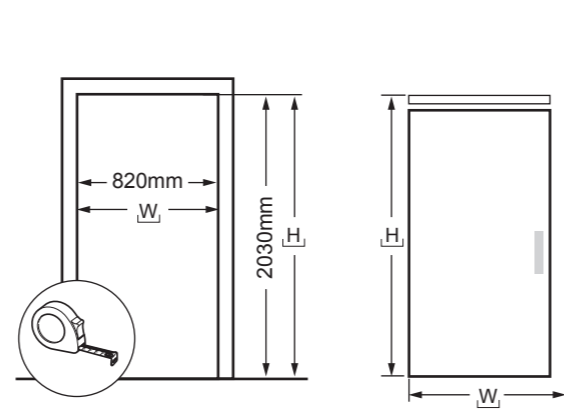

# CAPRI

01

ⓑ X 1 ⓐ X 1

02

ⓒ X 2 ⓓ X 2

04

ⓑ X 1 ⓑ X 1

07

06

ⓑ X 4

09

ⓓ X 1

- ⓐ 1 x Folding Door
- ⓑ 1 x Top Track
- ⓒ 2 x Handle
- ⓓ 7 x Glide
- ⓔ 1 X T - Glide
- ⓕ 1 x Metal Plate
- ⓖ 2 x Pin

**Fittings**

- ⓐ 6 x Screw (3x14mm)
- ⓑ 7 x Screw (3x25mm)
- ⓒ 1 x connector
- ⓓ 1 x bottle