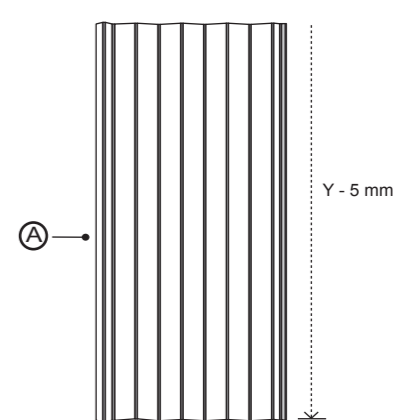

# CAPRI

01

ⓑ X 1 ⓐ X 1

02

ⓒ X 2 ⓓ X 2

04

ⓑ X 1 ⓑ X 1

07

06

ⓑ X 4

09

ⓓ X 1

- ⓐ 1 x Folding Door
- ⓑ 1 x Top Track
- ⓒ 2 x Handle
- ⓓ 7 x Glide
- ⓔ 1 X T - Glide
- ⓕ 1 x Metal Plate
- ⓖ 2 x Pin

**Fittings**

- ⓐ 6 x Screw (3x14mm)
- ⓑ 7 x Screw (3x25mm)
- ⓒ 1 x connector
- ⓓ 1 x bottle