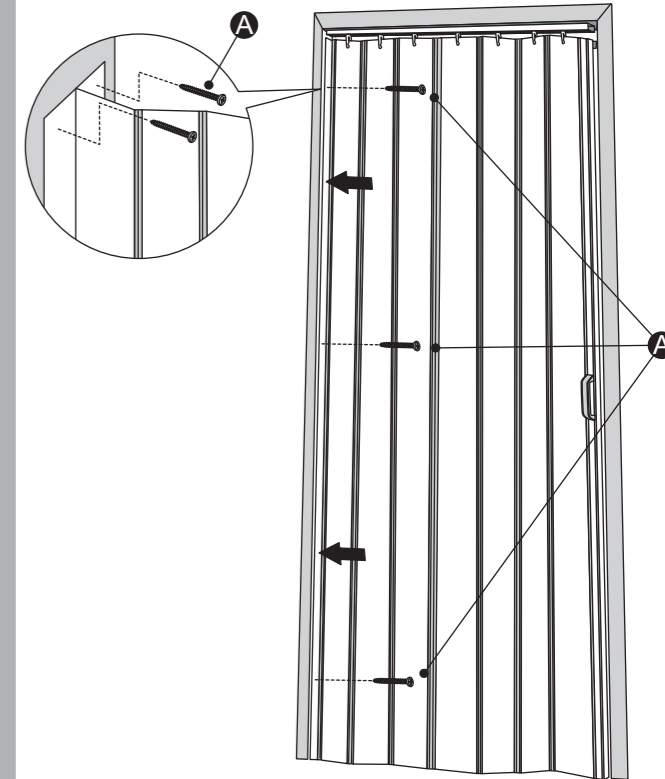

# CAPRI

01

ⓑ X 1 ⓐ X 1

02

ⓒ X 2 ⓓ X 2

04

ⓑ X 1 ⓑ X 1

07

ⓐ X 6

03

ⓓ X 7

ⓒ X 1

ⓔ X 1

05

08

ⓕ X 1 ⓑ X 2

06

ⓑ X 4

09

ⓓ X 1

- ⓐ 1 x Folding Door
- ⓑ 1 x Top Track
- ⓒ 2 x Handle
- ⓓ 7 x Glide
- ⓔ 1 X T - Glide
- ⓕ 1 x Metal Plate
- ⓖ 2 x Pin

**Fittings**

- ⓐ 6 x Screw (3x14mm)
- ⓑ 7 x Screw (3x25mm)
- ⓒ 1 x connector
- ⓓ 1 x bottle