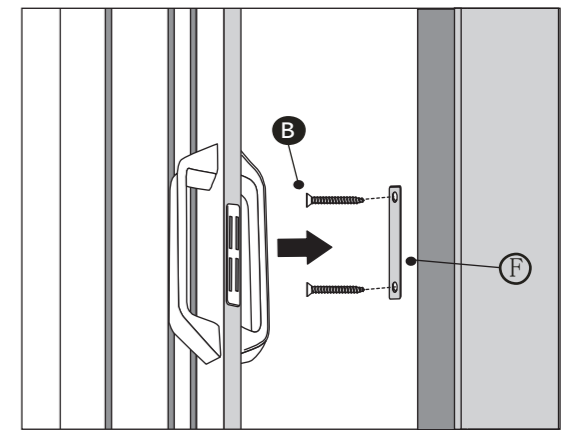

06

ⓑ X 4

09

ⓓ X 1

- ⓐ 1 x Folding Door
- ⓑ 1 x Top Track
- ⓒ 2 x Handle
- ⓓ 7 x Glide
- ⓔ 1 X T - Glide
- ⓕ 1 x Metal Plate
- ⓖ 2 x Pin

**Fittings**

- ⓐ 6 x Screw (3x14mm)
- ⓑ 7 x Screw (3x25mm)
- ⓒ 1 x connector
- ⓓ 1 x bottle