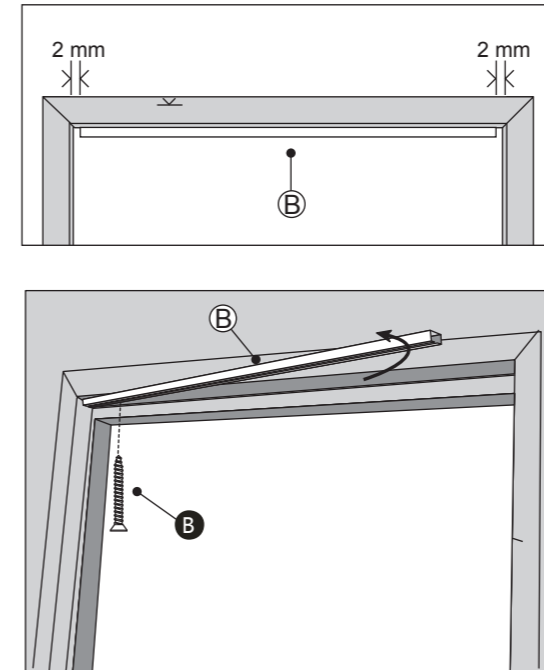

CAPRI

01

ⓑ X 1 ⓐ X 1

02

ⓒ X 2 ⓓ X 2

04

ⓑ X 1 ⓑ X 1

07

ⓐ X 6

03

ⓓ X 7

ⓒ X 1

ⓔ X 1

05

08

ⓕ X 1 ⓑ X 2

06

ⓑ X 4

09

ⓓ X 1

- ⓐ 1 x Folding Door
- ⓑ 1 x Top Track
- ⓒ 2 x Handle
- ⓓ 7 x Glide
- ⓔ 1 X T - Glide
- ⓕ 1 x Metal Plate
- ⓖ 2 x Pin

Fittings

- ⓐ 6 x Screw (3x14mm)
- ⓑ 7 x Screw (3x25mm)
- ⓒ 1 x connector
- ⓓ 1 x bottle

You will need- Vous aurez besoin de - Potrzeba - Вам потребуется - İhtiyacınız olacak Necesitará