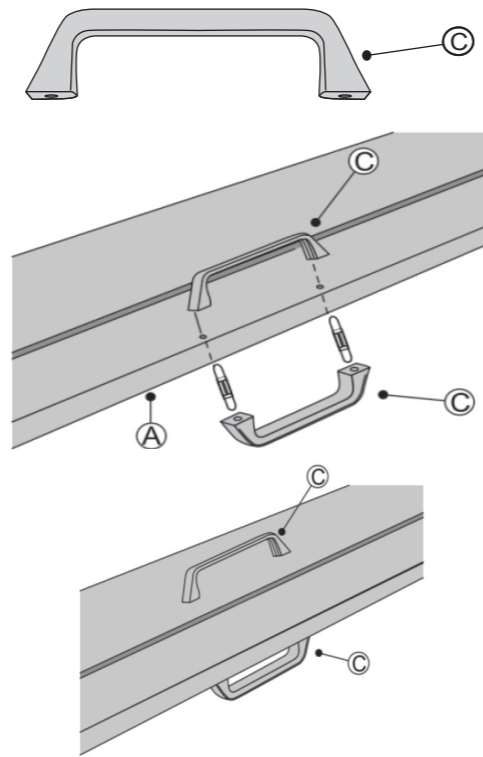

# CAPRI

01

ⓑ X 1 ⓐ X 1

02

ⓒ X 2 ⓓ X 2

04

ⓑ X 1 ⓑ X 1

07

ⓐ X 6

03

ⓓ X 7

ⓒ X 1

ⓔ X 1

05

08

ⓕ X 1 ⓑ X 2

06

ⓑ X 4

09

ⓓ X 1

- ⓐ 1 x Folding Door
- ⓑ 1 x Top Track
- ⓒ 2 x Handle
- ⓓ 7 x Glide
- ⓔ 1 X T - Glide
- ⓕ 1 x Metal Plate
- ⓖ 2 x Pin

**Fittings**

- ⓐ 6 x Screw (3x14mm)
- ⓑ 7 x Screw (3x25mm)
- ⓒ 1 x connector
- ⓓ 1 x bottle