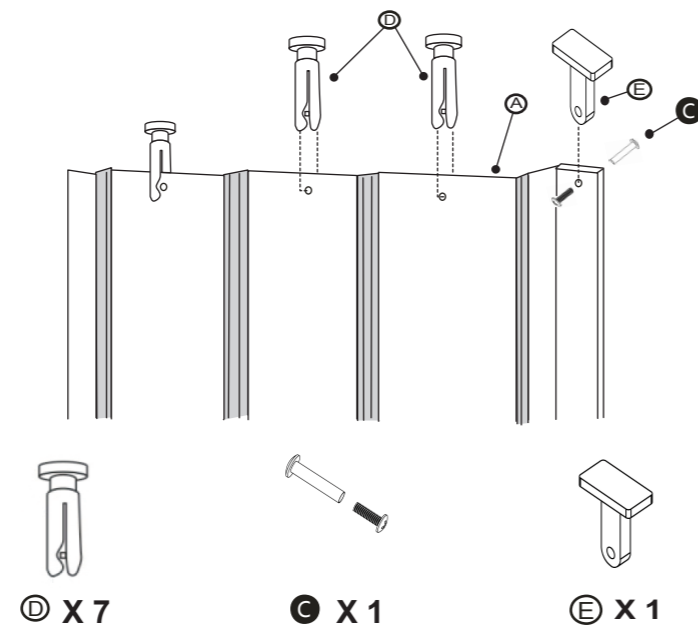

ⓐ X 6

03

ⓓ X 7

ⓒ X 1

ⓔ X 1

05

08

ⓕ X 1 ⓑ X 2

06

ⓑ X 4

09

ⓓ X 1

- ⓐ 1 x Folding Door
- ⓑ 1 x Top Track
- ⓒ 2 x Handle
- ⓓ 7 x Glide
- ⓔ 1 X T - Glide
- ⓕ 1 x Metal Plate
- ⓖ 2 x Pin

**Fittings**

- ⓐ 6 x Screw (3x14mm)
- ⓑ 7 x Screw (3x25mm)
- ⓒ 1 x connector
- ⓓ 1 x bottle