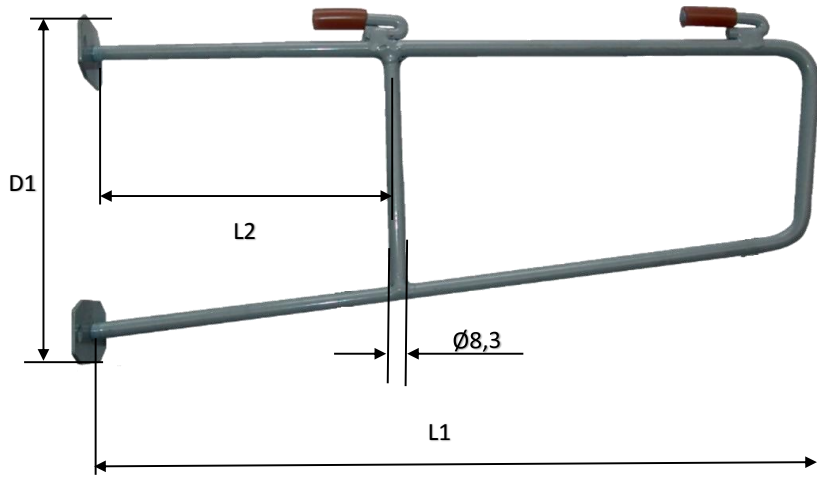

08.07.2021

Technical Data Sheet

Honest General Trading SRL
 CIF: RO 6615609
 Reg.Com: J40/25279/1994
 Head Office: Agricultori 121 street,
 Sector 3, Bucharest
 www.honest.ro

Washstand Support

Cod Honest	Name	L1[mm]	L2[mm]	D1[mm]	G[kg]	Cod EAN	Ambalare	Descriere	
					N.W.*	EAN Code	Packing	Description	
672123	Consola Cromata pt Lavoar / M: Mici	345	140	165	0.4	5949034959791	1 / 10	Main Material	- Material: Steel welded round;
672124	Consola Cromata pt Lavoar / M: Medii	385	130	165	0.42	5949034959807	1 / 10	Main Color	
672125	Consola Cromata pt Lavoar / M: Mari	450	130	165	0.51	5949034959814	1 / 10	Cover Material	
								Cover Color	
								Special manufacturing processes	
								Exposure mode	CE
								Method of testing	
								Certificates and agreements	No need
								Individual packing Type	Bag with label
								- N.W.*=net weight.	