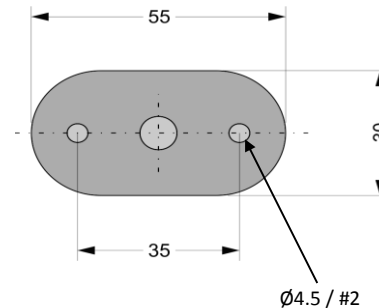

08.07.2021

Technical Data Sheet

Honest General Trading SRL
 CIF: RO 6615609
 Reg.Com: J40/25279/1994
 Head Office: Agricultori 121 street,
 Sector 3, Bucharest
 www.honest.ro

Washstand Support

Cod Honest	Name	L1[mm]	L2[mm]	D1[mm]	G[kg]	Cod EAN	Ambalare	Descriere	
					N.W.*	EAN Code	Packing	Description	
672123	Consola Cromata pt Lavoar / M: Mici	345	140	165	0.4	5949034959791	1 / 10	Main Material	- Material: Steel welded round;
672124	Consola Cromata pt Lavoar / M: Medii	385	130	165	0.42	5949034959807	1 / 10	Main Color	
672125	Consola Cromata pt Lavoar / M: Mari	450	130	165	0.51	5949034959814	1 / 10	Cover Material	
								Cover Color	
								Special manufacturing processes	
								Exposure mode	CE
								Method of testing	
								Certificates and agreements	No need
								Individual packing Type	Bag with label
								- N.W.*=net weight.	