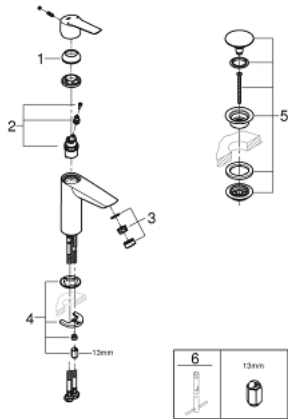

23 575 243 2 **START BASIN MIXER 1/2"**
M-SIZE

PRODUCT DESCRIPTION

- Colour: matt black
- monobloc installation
- metal lever
- 28 mm ceramic cartridge with GROHE SilkMove
- adjustable flow rate limiter
- with temperature limiter
- GROHE Long-Life finish
- GROHE Water Saving mousseur 5.7 l/min
- Lead and Nickel Free Inner Water Ways
- smooth body with push-open pop-up waste set 1 1/4"
- flexible connection hoses
- GROHE QuickTool included

23 575 243 2 **START BASIN MIXER 1/2"**
M-SIZE

SPARE PARTS, July 2019 – now

1: cap (Spare part-nr. 461162430)

2: Cartridge (Spare part-nr. 48518000)

3: Flow restrictor (Spare part-nr. 481592430)

4: Shank mounting kit (Spare part-nr. 46645000)

5: Waste set with push-open plug (Spare part-nr. 658072430)

6: Mounting wrench (Spare part-nr. 19017000)*

* Optional accessories