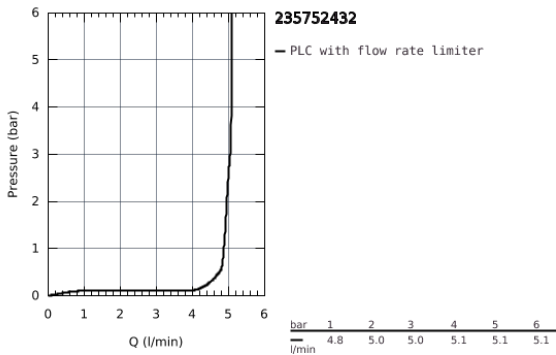

23 575 243 2 **START BASIN MIXER 1/2"**
M-SIZE

PRODUCT DESCRIPTION

- Colour: matt black
- monobloc installation
- metal lever
- 28 mm ceramic cartridge with GROHE SilkMove
- adjustable flow rate limiter
- with temperature limiter
- GROHE Long-Life finish
- GROHE Water Saving mousseur 5.7 l/min
- Lead and Nickel Free Inner Water Ways
- smooth body with push-open pop-up waste set 1 1/4"
- flexible connection hoses
- GROHE QuickTool included

23 575 243 2 **START BASIN MIXER 1/2"**
M-SIZE

SPARE PARTS, July 2019 – now

1: cap (Spare part-nr. 461162430)

2: Cartridge (Spare part-nr. 48518000)

3: Flow restrictor (Spare part-nr. 481592430)

4: Shank mounting kit (Spare part-nr. 46645000)