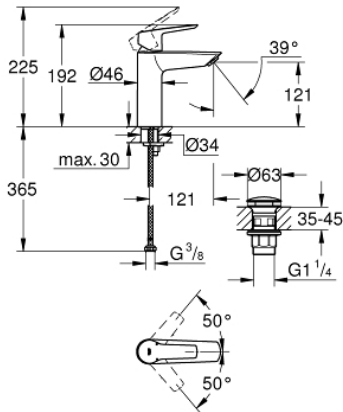

23 575 243 2 **START BASIN MIXER 1/2"**
M-SIZE

PRODUCT DESCRIPTION

- Colour: matt black
- monobloc installation
- metal lever
- 28 mm ceramic cartridge with GROHE SilkMove
- adjustable flow rate limiter
- with temperature limiter
- GROHE Long-Life finish
- GROHE Water Saving mousseur 5.7 l/min
- Lead and Nickel Free Inner Water Ways
- smooth body with push-open pop-up waste set 1 1/4"
- flexible connection hoses
- GROHE QuickTool included

23 575 243 2 **START BASIN MIXER 1/2"**
M-SIZE

SPARE PARTS, July 2019 – now

1: cap (Spare part-nr. 461162430)

2: Cartridge (Spare part-nr. 48518000)

3: Flow restrictor (Spare part-nr. 481592430)

4: Shank mounting kit (Spare part-nr. 46645000)

5: Waste set with push-open plug (Spare part-nr. 658072430)

6: Mounting wrench (Spare part-nr. 19017000)*

* Optional accessories