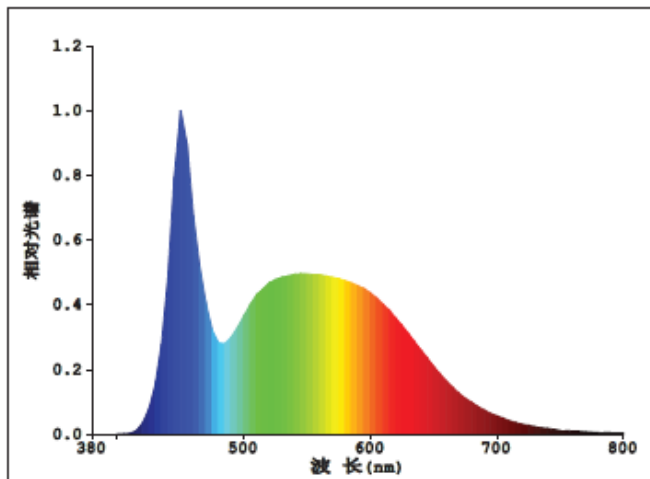

PRODUCT FEATURES

- LED alternative to conventional lamps
- Mercury-free lamps

TECHNICAL DATA

Electrical data

Rated wattage	8.00 W
Nominal wattage	8.00 W
Nominal voltage	185-240VAC
Operating frequency	50...60 Hz
Power factor λ	> 0.50
Claimed equiv. conventional lamp power	70 W

Photometrical data

Rated luminous flux	720 lm
Light color (designation)	Cool White
Color temperature	6500 K
Luminous flux	720 lm
Color rendering index Ra	≥ 80
Standard deviation of color matching	≤ 6 sdc _m
Nominal luminous flux	720 lm
Rated color temperature	6500 K
Color rendering index Ra	≥ 80

Light technical data

Starting time	< 0.5 s
Beam Angle	260°

Dimensions & weight

Overall length	110.0 mm
Diameter	37.0 mm
Outer bulb	C37
Length	110.0 mm

Lifespan

Nominal lamp life time	25000 h
Rated lamp life time	25000 h
Number of switching cycles	15000
Warranty	2 years