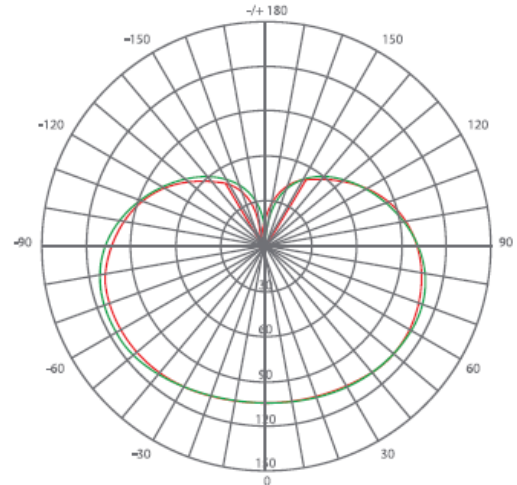

PRODUCT FEATURES

- LED alternative to conventional lamps
- Mercury-free lamps

TECHNICAL DATA

Electrical data

Rated wattage	8.00 W
Nominal wattage	8.00 W
Nominal voltage	185-240VAC
Operating frequency	50...60 Hz
Power factor λ	> 0.50
Claimed equiv. conventional lamp power	70 W

Photometrical data

Rated luminous flux	720 lm
Light color (designation)	Cool White
Color temperature	6500 K
Luminous flux	720 lm
Color rendering index Ra	≥ 80
Standard deviation of color matching	≤ 6 sdc _m
Nominal luminous flux	720 lm
Rated color temperature	6500 K
Color rendering index Ra	≥ 80

Light technical data

Starting time	< 0.5 s
Beam Angle	260°

Dimensions & weight

Overall length	110.0 mm
Diameter	37.0 mm
Outer bulb	C37
Length	110.0 mm

Lifespan

Nominal lamp life time	25000 h
Rated lamp life time	25000 h
Number of switching cycles	15000
Warranty	2 years