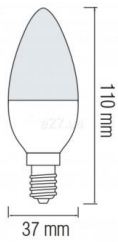

Photometrical data

Rated luminous flux	720 lm
Light color (designation)	Cool White
Color temperature	6500 K
Luminous flux	720 lm
Color rendering index Ra	≥ 80
Standard deviation of color matching	≤ 6 sdc _m
Nominal luminous flux	720 lm
Rated color temperature	6500 K
Color rendering index Ra	≥ 80

Light technical data

Starting time	< 0.5 s
Beam Angle	260°

Dimensions & weight

Overall length	110.0 mm
Diameter	37.0 mm
Outer bulb	C37
Length	110.0 mm

Lifespan

Nominal lamp life time	25000 h
Rated lamp life time	25000 h
Number of switching cycles	15000
Warranty	2 years