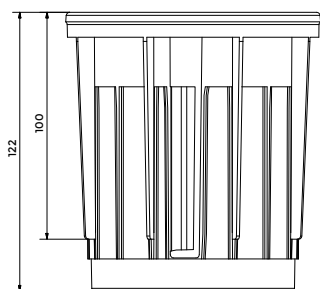

EXTENSIONS FOR ARKIMEDE 35-60 AND ANTI-NOISE RUBBER SHIM

Code	Description	Lenght (mm)	Weight (kg)	Pallet
30201	Adjustable support - Extension 25 mm	25 - $\varnothing$112 mm	0,044 kg/pz.	90 box
30205	Adjustable support - Extension 50 mm	50 - $\varnothing$112 mm	0,072 kg/pz.	54 box
30323	Adjustable support - Extension 100 mm	100 - $\varnothing$112 mm	0,16 kg/pz.	20 box
30330	Anti-noise rubber Shim	$\varnothing$120 - thick 2	0,018 kg/pz.	72 box.

30323