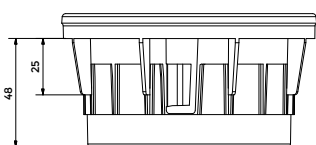

EXTENSIONS FOR ARKIMEDE 35-60 AND ANTI-NOISE RUBBER SHIM

Code	Description	Lenght (mm)	Weight (kg)	Pallet
30201	Adjustable support - Extension 25 mm	25 - $\varnothing$112 mm	0,044 kg/pz.	90 box
30205	Adjustable support - Extension 50 mm	50 - $\varnothing$112 mm	0,072 kg/pz.	54 box
30323	Adjustable support - Extension 100 mm	100 - $\varnothing$112 mm	0,16 kg/pz.	20 box
30330	Anti-noise rubber Shim	$\varnothing$120 - thick 2	0,018 kg/pz.	72 box.

30201