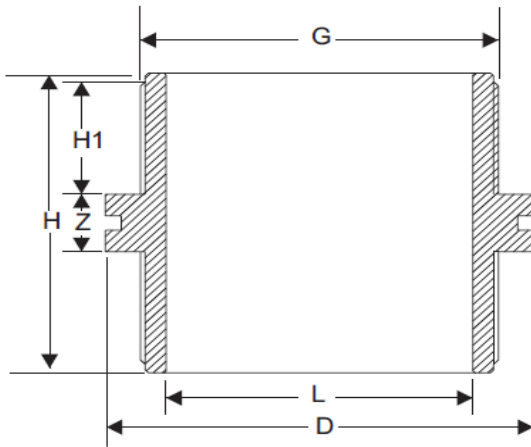

27.05.2021

Technical Data Sheet

Honest General Trading SRL
 CIF: RO 6615609
 Reg.Com: J40/25279/1994
 Head Office: Agricultori 121 street,
 Sector 3, Bucharest
 www.honest.ro

Nipple for PEHD

Cod Honest	Name	G[inch]	L[mm]	H[mm]	H1[mm]	G[kg]	Z[mm]	Cod EAN	Ambalare	Descriere	
						N.W.*		EAN Code	Packing	Description	
680857	Niplu PEHD / D[inch]: 1/2; Tip: 15020-B	1/2	13.5	45	17.2	0.007	10.5	5949094052463	1/20/1800	Main Material	Polipropilena
680858	Niplu PEHD / D[inch]: 3/4; Tip: 15020-C	3/4	17.5	48.5	19.5	0.012	10.5	5949094052470	1/20/1200	Main Color	Black
680859	Niplu PEHD / D[inch]: 1; Tip: 15020-D	1	23	52.5	21.5	0.02	10.5	5949094052487	1/20/700	Cover Material	
										Cover Color	
										Special manufacturing processes	
										Exposure mode	CE
										Method of testing	Testare 10 bar
										Certificates and agreements	Au
										- N.W.*=net weight.	
										Individual packing Type	Bag with label