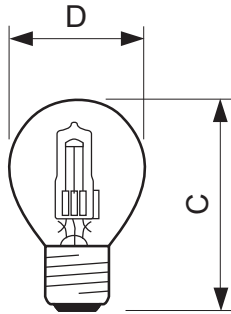

• Measuring Conditions

Switching cycle	8000X
-----------------	-------

• Luminaire Design Requirements

Cap-Base Temperature	130 (max) C
----------------------	-------------

• Product Dimensions

Overall Length C	74 (max) mm
Diameter D	46 (max) mm
Overall Width E	46 (min) mm
Overall Height H	74 (min) mm

PHILIPS

EcoClassic P45

Bar code on pack - EAN1 8727900831405
Bar code on outerbox - EAN3 8727900831412

Logistic code(s) - 925647444201
12NC
Net weight per piece 19.300 gr

Dimensional drawing

EcoClassic 28W E27 230V P45 CL 1BC

Product	C (Max)	D (Max)
EcoCl30 28W E27 230V P45 CL	74	46

E27

© 2013 Koninklijke Philips N.V. (Royal Philips)
All rights reserved.

Specifications are subject to change without notice. Trademarks are the property of Koninklijke Philips N.V. (Royal Philips) or their respective owners.