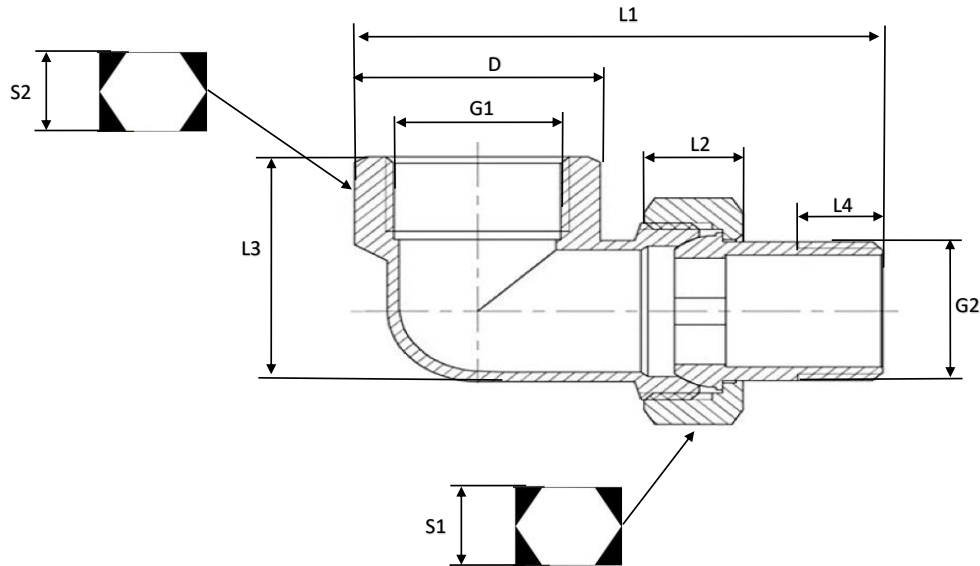

15.04.2021

Technical Data Sheet

Honest General Trading SRL
 CIF: RO 6615609
 Reg.Com: J40/25279/1994
 Head Office: Agricultori 121 street,
 Sector 3, Bucharest
 www.honest.ro

Brass Elbow Male Female union pipe

HGT code	Name	G1[mm]	G2[inch]	D[mm]	d[mm]	L1[mm]	L2[mm]	L3[mm]	L4[mm]	S1[mm]	S2[mm]	G[kg]	EAN Code	Packing	Description	
												N.W.*			Main Material	Brass
667043	Cot Olandez Alama 97 / D[inch]: 1	1	1	39,5	29.5	86	12.5	48	12	47,5	37,5	0.300	5949034955618	1/4/40	Finishing	Polished for brightness
667044	Cot Olandez Alama 97 / D[inch]: 1/2	1/2	1/2	25	18.2	65	11.5	34	11	30	25,5	0.0107	5949034955625	1/5/15	The thread must be knurled	
667045	Cot Olandez Alama 97 / D[inch]: 3/4	3/4	3/4	24	24.2	69	13.5	38	16	36	31	0.0153	5949034955632	1/8/80	Method of testing	Water pressure (must resist 10 bar)