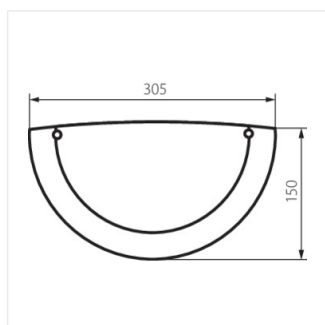

ARDEA

Wall-mounted light fitting

ARDEA 1030 1/2/ML-BI