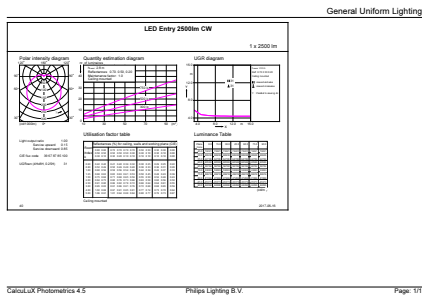

Photometric data

LEDbulb 150W E27 840 FR A80