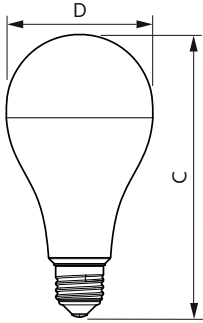

### Product data

General Information	
Cap-Base	E27 [ E27]
Nominal Lifetime (Nom)	15000 h
Switching Cycle	50000X
Technical Type	20-150W
Light Technical	
Color Code	840 [ CCT of 4000K]
Beam Angle (Nom)	150 °
Luminous Flux (Nom)	2500 lm
Luminous Flux (Rated) (Nom)	2500 lm
Color Designation	Cool White (CW)
Correlated Color Temperature (Nom)	4000 K
Luminous Efficacy (rated) (Nom)	125.00 lm/W
Color Consistency	<6
Color Rendering Index (Nom)	80
LLMF At End Of Nominal Lifetime (Nom)	70 %
Operating and Electrical	
Input Frequency	50 to 60 Hz
Power (Nom)	20 W
Lamp Current (Nom)	190 mA

## Dimensional drawing

Bulb A80 2500lm 4000K E27 ND N/A

Product	D	C
CorePro LEDbulb ND 20-150W E27 840 A80	80 mm	155 mm