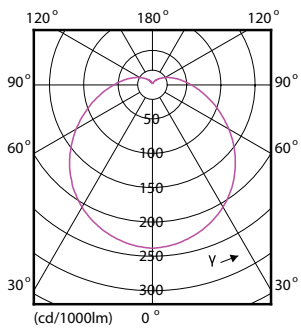

LEDbulb 150W E27 827 FR A80