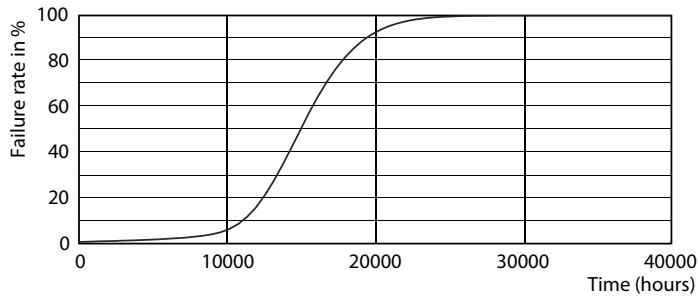

CorePro LEDbulbs

Lifetime

LEDbulb 60W E14 827 FR B38