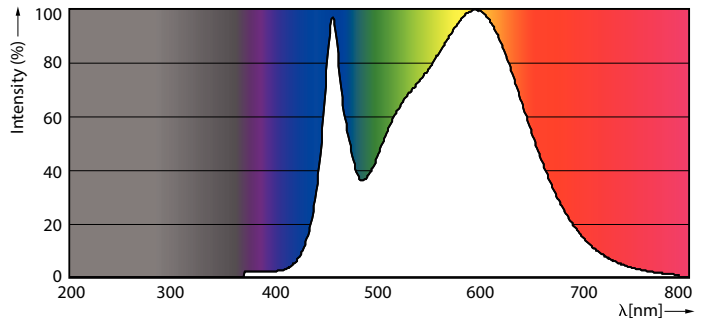

LEDbulb 150W E27 840 FR A80