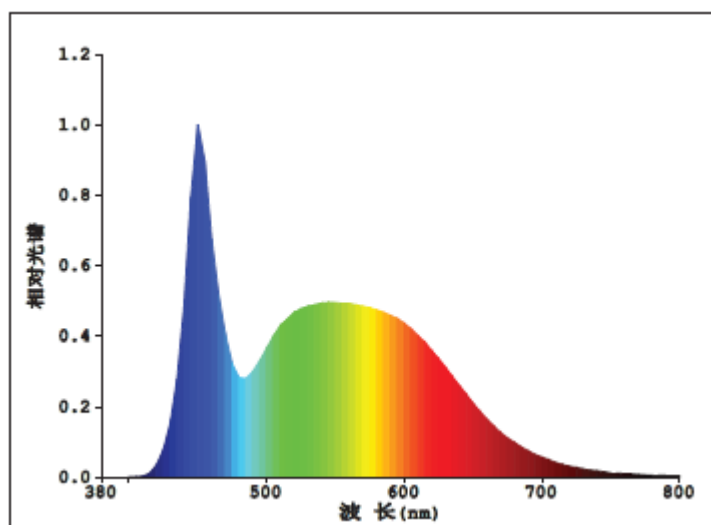

### Photometrical data

Rated luminous flux	450 lm
Light color (designation)	Cool White
Color temperature	6500 K
Luminous flux	450 lm
Color rendering index Ra	$\geq 80$
Standard deviation of color matching	$\leq 6$ sdc
Nominal luminous flux	450 lm
Rated color temperature	6500 K
Color rendering index Ra	$\geq 80$

### Light technical data

Starting time	< 0.5 s
Beam angle	36°

Dimensions & weight

<b>Overall length</b>	55.0 mm
<b>Diameter</b>	50.0 mm
<b>Length</b>	55.0 mm

**Lifespan**

<b>Nominal lamp life time</b>	25000 h
<b>Rated lamp life time</b>	25000 h
<b>Number of switching cycles</b>	15000
<b>Warranty</b>	2 years