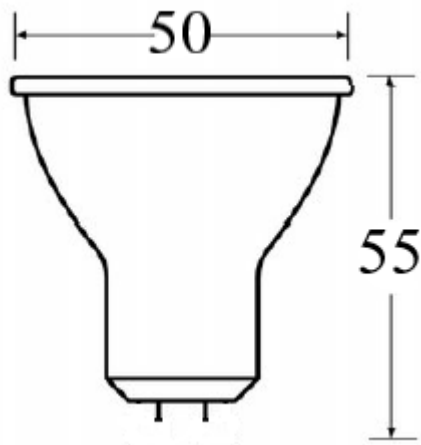

### Photometrical data

Rated luminous flux	450 lm
Light color (designation)	Cool White
Color temperature	6500 K
Luminous flux	450 lm
Color rendering index Ra	$\geq 80$
Standard deviation of color matching	$\leq 6$ sdc
Nominal luminous flux	450 lm
Rated color temperature	6500 K
Color rendering index Ra	$\geq 80$

### Light technical data

Starting time	< 0.5 s
Beam angle	36°

Dimensions & weight

<b>Overall length</b>	55.0 mm
<b>Diameter</b>	50.0 mm
<b>Length</b>	55.0 mm

**Lifespan**

<b>Nominal lamp life time</b>	25000 h
<b>Rated lamp life time</b>	25000 h
<b>Number of switching cycles</b>	15000
<b>Warranty</b>	2 years