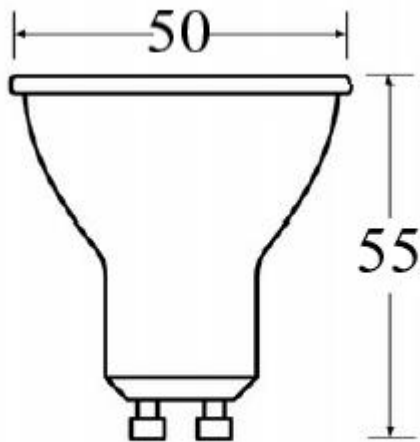

Photometrical data

Rated luminous flux	450 lm
Light color (designation)	Cool White
Color temperature	6500 K
Luminous flux	450 lm
Color rendering index Ra	≥ 80
Standard deviation of color matching	≤ 6 sdc _m
Nominal luminous flux	450 lm
Rated color temperature	6500 K
Color rendering index Ra	≥ 80

Light technical data

Starting time	< 0.5 s
Beam angle	36°

Dimensions & weight

Overall length	55.0 mm
Diameter	50.0 mm
Length	55.0 mm

Lifespan

Nominal lamp life time	25000 h
Rated lamp life time	25000 h
Number of switching cycles	15000
Warranty	2 years

Order code/Name

Order code/Name	FA2640 LED BULB FA-5W/GU10/865L
------------------------	---------------------------------

LOGISTICAL DATA

Product code	Packaging unit (Pieces/Unit)	Dimensions (length x width x height)	Gross weight	Volume
FA2640	Folding carton box 1	50 mm x 50 mm x 56 mm	32.00 g	0.14 dm ³
FA2640	Shipping carton box 100	570 mm x 290 mm x 175 mm	3200.00 g	0.029 m ³