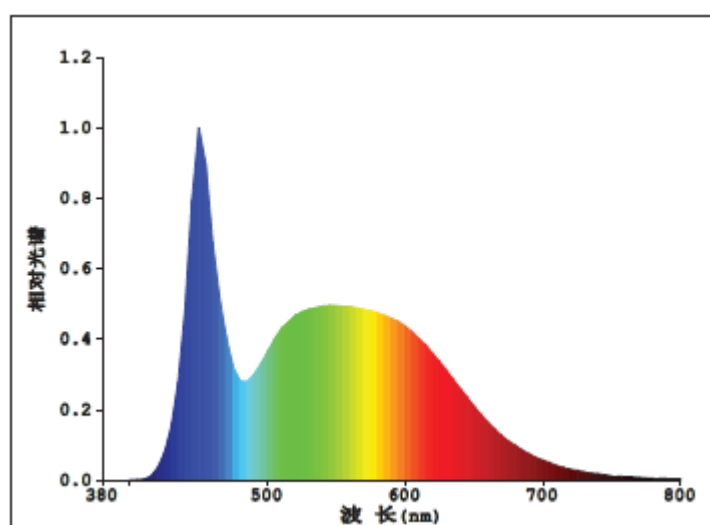

PRODUCT FEATURES

- LED alternative to conventional lamps
- Mercury-free lamps

TECHNICAL DATA

Electrical data

Rated wattage	5.00 W
Nominal wattage	5.00 W
Nominal voltage	185-240VAC
Operating frequency	50...60 Hz
Power factor λ	> 0.50
Claimed equiv. conventional lamp power	40 W

Photometrical data

Rated luminous flux	450 lm
Light color (designation)	Cool White
Color temperature	6500 K
Luminous flux	450 lm
Color rendering index Ra	≥ 80
Standard deviation of color matching	≤ 6 sdc _m
Nominal luminous flux	450 lm
Rated color temperature	6500 K
Color rendering index Ra	≥ 80

Light technical data

Starting time	< 0.5 s
Beam angle	36°

Dimensions & weight

Overall length	55.0 mm
Diameter	50.0 mm
Length	55.0 mm

Lifespan

Nominal lamp life time	25000 h
Rated lamp life time	25000 h
Number of switching cycles	15000
Warranty	2 years