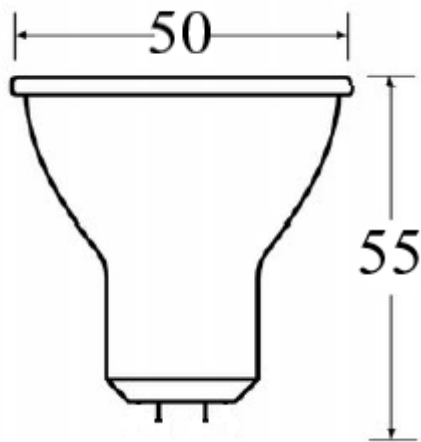

Photometrical data

Rated luminous flux	450 lm
Light color (designation)	Warm White
Color temperature	3000 K
Luminous flux	450 lm
Color rendering index Ra	≥ 80
Standard deviation of color matching	≤ 6 sdc _m
Nominal luminous flux	450 lm
Rated color temperature	3000 K
Color rendering index Ra	≥ 80

Light technical data

Starting time	< 0.5 s
Beam angle	36°

Dimensions & weight

Overall length	55.0 mm
Diameter	50.0 mm
Length	55.0 mm

Lifespan

Nominal lamp life time	25000 h
Rated lamp life time	25000 h
Number of switching cycles	15000
Warranty	2 years

Order code/Name

Order code/Name	FA2688 LED BULB FA-5W/GU5.3/830L
------------------------	----------------------------------

LOGISTICAL DATA

Product code	Packaging unit (Pieces/Unit)	Dimensions (length x width x height)	Gross weight	Volume
FA2688	Folding carton box 1	50 mm x 50 mm x 56 mm	27.00 g	0.14 dm ³
FA2688	Shipping carton box 100	570 mm x 290 mm x 175 mm	2700.00 g	0.029 m ³