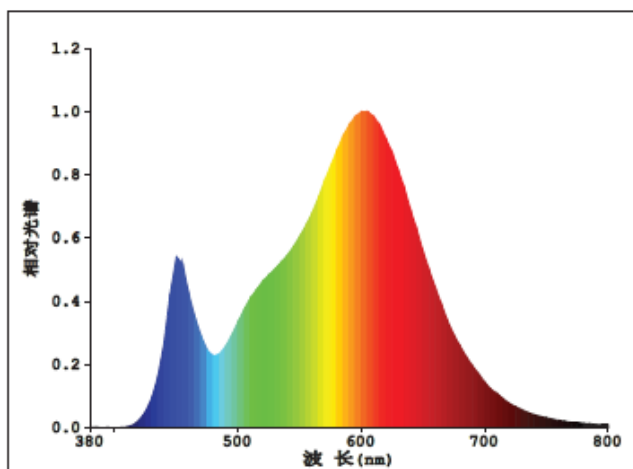

PRODUCT FEATURES

- LED alternative to conventional lamps
- Mercury-free lamps

TECHNICAL DATA

Electrical data

Rated wattage	5.00 W
Nominal wattage	5.00 W
Nominal voltage	185-240VAC
Operating frequency	50...60 Hz
Power factor λ	> 0.50
Claimed equiv. conventional lamp power	40 W

Photometrical data

Rated luminous flux	450 lm
Light color (designation)	Warm White
Color temperature	3000 K
Luminous flux	450 lm
Color rendering index Ra	≥ 80
Standard deviation of color matching	≤ 6 sdc _m
Nominal luminous flux	450 lm
Rated color temperature	3000 K
Color rendering index Ra	≥ 80

Light technical data

Starting time	< 0.5 s
Beam angle	36°

Dimensions & weight

Overall length	55.0 mm
Diameter	50.0 mm
Length	55.0 mm

Lifespan

Nominal lamp life time	25000 h
Rated lamp life time	25000 h
Number of switching cycles	15000
Warranty	2 years