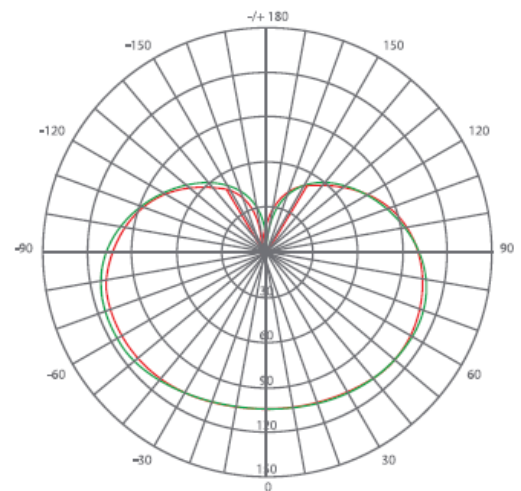

PRODUCT FEATURES

- LED alternative to conventional lamps
- Mercury-free lamps

TECHNICAL DATA

Electrical data

Rated wattage	8.00 W
Nominal wattage	8.00 W
Nominal voltage	185-240VAC
Operating frequency	50...60 Hz
Power factor λ	> 0.50
Claimed equiv. conventional lamp power	70 W

Photometrical data

Rated luminous flux	720 lm
Light color (designation)	Warm White
Color temperature	3000 K
Luminous flux	720 lm
Color rendering index Ra	≥ 80
Standard deviation of color matching	≤ 6 sdc
Nominal luminous flux	720 lm
Rated color temperature	3000 K
Color rendering index Ra	≥ 80

Light technical data

Starting time	< 0.5 s
Beam Angle	260°

Dimensions & weight

Overall length	110.0 mm
Diameter	37.0 mm
Outer bulb	C37
Length	110.0 mm

Lifespan

Nominal lamp life time	25000 h
Rated lamp life time	25000 h
Number of switching cycles	15000
Warranty	2 years