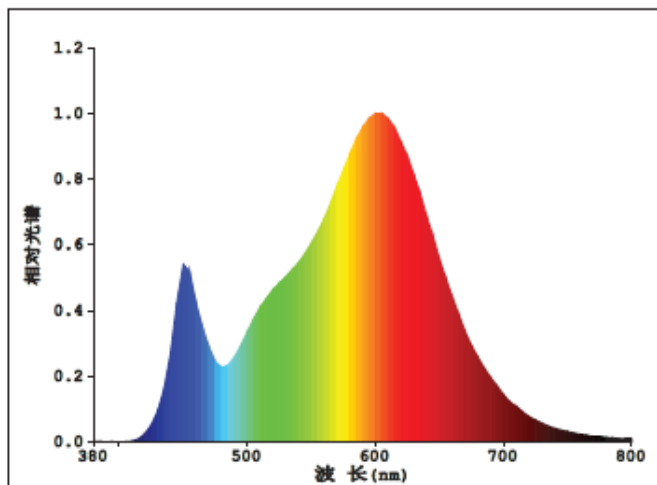

PRODUCT FEATURES

- LED alternative to conventional lamps
- Mercury-free lamps

TECHNICAL DATA

Electrical data

Rated wattage	8.00 W
Nominal wattage	8.00 W
Nominal voltage	185-240VAC
Operating frequency	50...60 Hz
Power factor λ	> 0.50
Claimed equiv. conventional lamp power	70 W

Photometrical data

Rated luminous flux	720 lm
Light color (designation)	Warm White
Color temperature	3000 K
Luminous flux	720 lm
Color rendering index Ra	≥ 80
Standard deviation of color matching	≤ 6 sdc
Nominal luminous flux	720 lm
Rated color temperature	3000 K
Color rendering index Ra	≥ 80

Light technical data

Starting time	< 0.5 s
Beam Angle	260°

Dimensions & weight

Overall length	110.0 mm
Diameter	37.0 mm
Outer bulb	C37
Length	110.0 mm

Lifespan

Nominal lamp life time	25000 h
Rated lamp life time	25000 h
Number of switching cycles	15000
Warranty	2 years