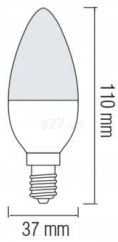

Photometrical data

Rated luminous flux	720 lm
Light color (designation)	Warm White
Color temperature	3000 K
Luminous flux	720 lm
Color rendering index Ra	≥ 80
Standard deviation of color matching	≤ 6 sdc
Nominal luminous flux	720 lm
Rated color temperature	3000 K
Color rendering index Ra	≥ 80

Light technical data

Starting time	< 0.5 s
Beam Angle	260°

Dimensions & weight

Overall length	110.0 mm
Diameter	37.0 mm
Outer bulb	C37
Length	110.0 mm

Lifespan

Nominal lamp life time	25000 h
Rated lamp life time	25000 h
Number of switching cycles	15000
Warranty	2 years