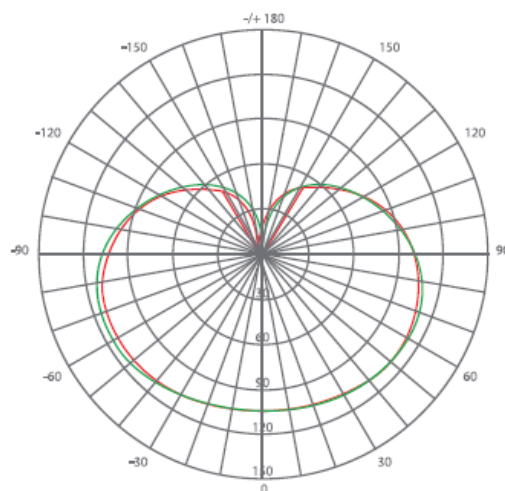

#### PRODUCT FEATURES

- LED alternative to conventional lamps
- Mercury-free lamps

**TECHNICAL DATA**

**Electrical data**

|  |            |
|--|------------|
| Rated wattage                          | 7.00 W     |
| Nominal wattage                        | 7.00 W     |
| Nominal voltage                        | 185-240VAC |
| Operating frequency                    | 50...60 Hz |
| Power factor $\lambda$                 | > 0.50     |
| Claimed equiv. conventional lamp power | 60 W       |

**Photometrical data**

|                                      |               |
|--------------------------------------|---------------|
| Rated luminous flux                  | 700 lm        |
| Light color (designation)            | Natural White |
| Color temperature                    | 4000 K        |
| Luminous flux                        | 700 lm        |
| Color rendering index Ra             | $\geq 80$     |
| Standard deviation of color matching | $\leq 6$ sdc  |
| Nominal luminous flux                | 700 lm        |
| Rated color temperature              | 4000 K        |
| Color rendering index Ra             | $\geq 80$     |

**Light technical data**

|               |         |
|---------------|---------|
| Starting time | < 0.5 s |
| Beam Angle    | 260°    |

Dimensions & weight

|                       |          |
|-----------------------|----------|
| <b>Overall length</b> | 108.0 mm |
| <b>Diameter</b>       | 60.0 mm  |
| <b>Outer bulb</b>     | A60      |
| <b>Length</b>         | 108.0 mm |