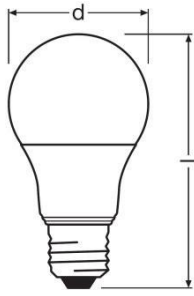

**Photometrical data**

|                                      |               |
|--------------------------------------|---------------|
| Rated luminous flux                  | 700 lm        |
| Light color (designation)            | Natural White |
| Color temperature                    | 4000 K        |
| Luminous flux                        | 700 lm        |
| Color rendering index Ra             | $\geq 80$     |
| Standard deviation of color matching | $\leq 6$ sdc  |
| Nominal luminous flux                | 700 lm        |
| Rated color temperature              | 4000 K        |
| Color rendering index Ra             | $\geq 80$     |

**Light technical data**

|               |         |
|---------------|---------|
| Starting time | < 0.5 s |
| Beam Angle    | 260°    |

Dimensions & weight

|                       |          |
|-----------------------|----------|
| <b>Overall length</b> | 108.0 mm |
| <b>Diameter</b>       | 60.0 mm  |
| <b>Outer bulb</b>     | A60      |
| <b>Length</b>         | 108.0 mm |