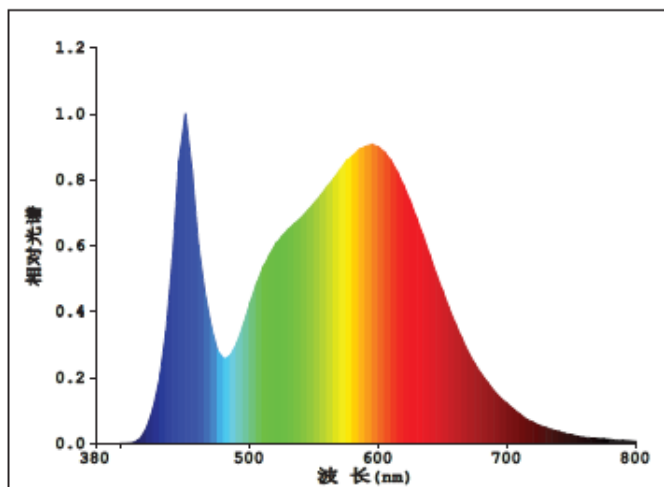

#### PRODUCT FEATURES

- LED alternative to conventional lamps
- Mercury-free lamps

**TECHNICAL DATA**

**Electrical data**

|  |            |
|--|------------|
| Rated wattage                          | 7.00 W     |
| Nominal wattage                        | 7.00 W     |
| Nominal voltage                        | 185-240VAC |
| Operating frequency                    | 50...60 Hz |
| Power factor $\lambda$                 | > 0.50     |
| Claimed equiv. conventional lamp power | 60 W       |

**Photometrical data**

|                                      |               |
|--------------------------------------|---------------|
| Rated luminous flux                  | 700 lm        |
| Light color (designation)            | Natural White |
| Color temperature                    | 4000 K        |
| Luminous flux                        | 700 lm        |
| Color rendering index Ra             | $\geq 80$     |
| Standard deviation of color matching | $\leq 6$ sdc  |
| Nominal luminous flux                | 700 lm        |
| Rated color temperature              | 4000 K        |
| Color rendering index Ra             | $\geq 80$     |

**Light technical data**

|               |         |
|---------------|---------|
| Starting time | < 0.5 s |
| Beam Angle    | 260°    |

Dimensions & weight

|                       |          |
|-----------------------|----------|
| <b>Overall length</b> | 108.0 mm |
| <b>Diameter</b>       | 60.0 mm  |
| <b>Outer bulb</b>     | A60      |
| <b>Length</b>         | 108.0 mm |