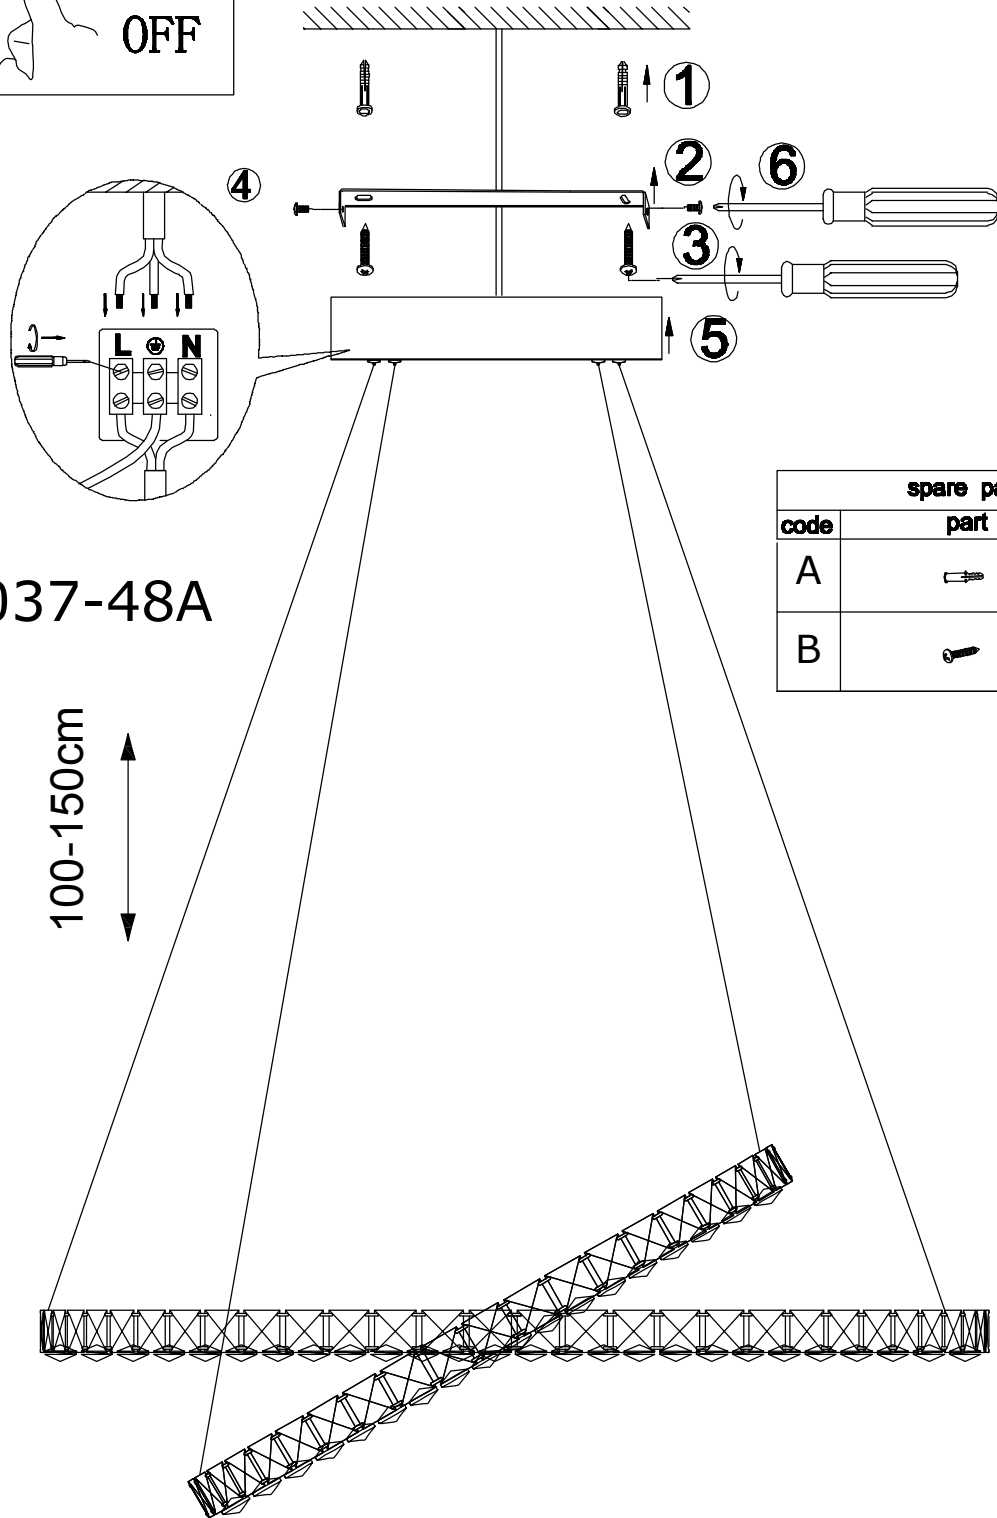

GLOBO

LIGHTING

B

67037-48A

100-150cm

| spare parts | | |
|-------------|---|--------|
| code | part | |
| A |  | x 2pcs |
| B |  | x 2pcs |