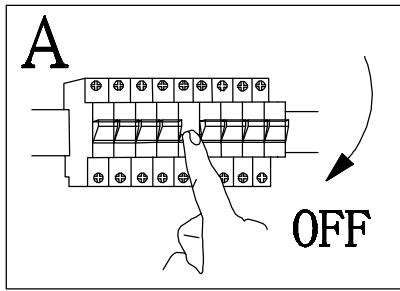

GLOBO

LIGHTING

B

67037-48A

100-150cm

| spare parts | | |
|-------------|---|--------|
| code | part | |
| A |  | x 2pcs |
| B |  | x 2pcs |