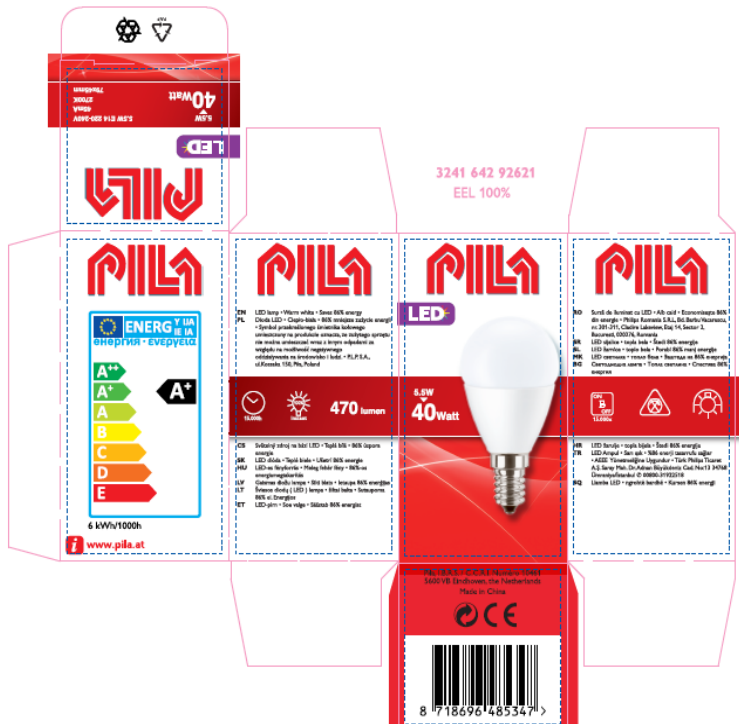

NEW PACKAGING DESIGN

- Clear communication on the packaging, easy to understand light parameters on the box

QUALITY

- Long lifetime: 15 000 hours (15 years)
- Up to 85% energy saving
- Warm white light

PILA LED- benefits