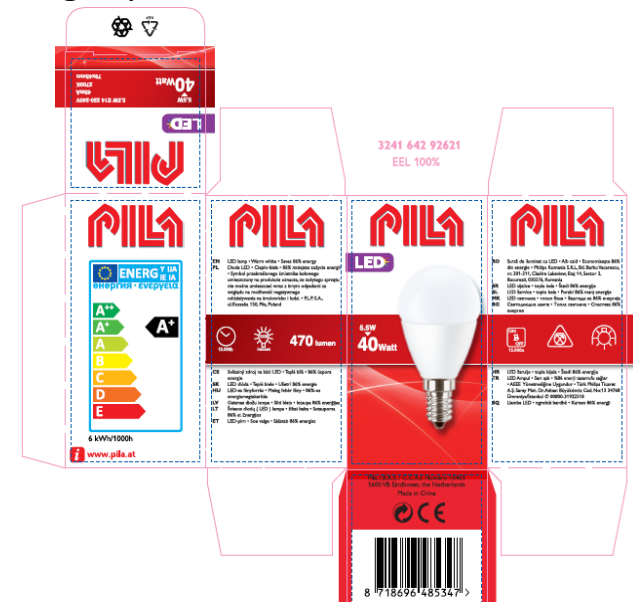

NEW PACKAGING DESIGN

- Clear communication on the packaging, easy to understand light parameters on the box

QUALITY

- Long lifetime: 15 000 hours (15 years)
- Up to 85% energy saving
- Warm white light

PILA LED- benefits