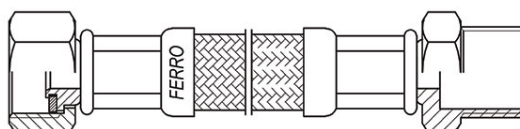

Kod: **PWS**

Racord flexibil oțel garnitură 1/2" interior-exterior

Cod	D1=D2 cal	L - cm
PWS11	G1/2	20
PWS21	G1/2	30
PWS301	G1/2	150
PWS31	G1/2	40
PWS41	G1/2	50
PWS411	G1/2	25
PWS51	G1/2	60
PWS511	G1/2	120
PWS61	G1/2	70
PWS71	G1/2	80
PWS81	G1/2	90
PWS91	G1/2	100