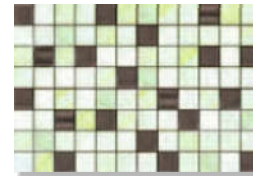

Изаемие из стекла Solo 4
/ цвет "жёлто-зелёный"
/ 400X20мм

Лаура 4
/ цвет "микс"
/ 400X275мм

Laura 4
/ "mix" color
/ 400X275mm