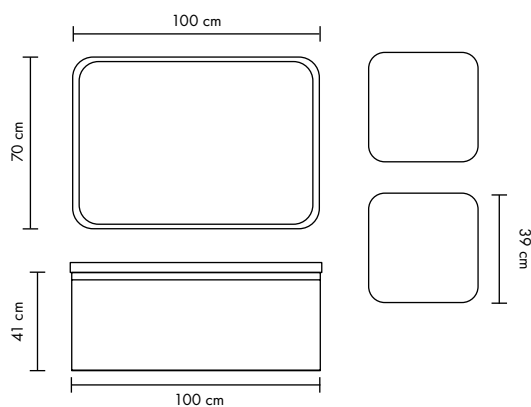

COMP05

p.142-143

Mască cu lavoar ceramic / Base lavabo in ceramica / Base cabinet with ceramic washbasin: **2406/F01 (x 1)**

Oglindă / Specchiera / Mirror: **SPR203 (x 1)**

Dulăpioare / Pensili / Cabinets: **2212/F01 (x 2)**

SOLE	[RO] DESCRIERE [IT] DESCRIZIONE [EN] DESCRIPTION	ART.					
		F00 Bianco	F01 Crema	F02 Cappuccino	F03 Grigio Scuro	F40 Rovere Oro	F41 Legno Nordico
  62 x 43 x 49 cm 39 kg 0.190 m³	Bază mobilier cu lavoar ceramic.	2404/F00	2404/F01	2404/F02	2404/F03	2404/F40	2404/F41
	Base con lavabo in ceramica.	5945846135866	5945846135873	5945846135880	5945846135897	5945846135910	5945846135903
  82 x 43 x 49 cm 45 kg 0.251 m³	Bază mobilier cu lavoar ceramic.	2405/F00	2405/F01	2405/F02	2405/F03	2405/F40	2405/F41
	Base con lavabo in ceramica.	5945846135927	5945846135934	5945846135941	5945846135958	5945846135965	5945846135972
  102 x 43 x 49 cm 49 kg 0.312 m³	Bază mobilier cu lavoar ceramic.	2406/F00	2406/F01	2406/F02	2406/F03	2406/F40	2406/F41
	Base con lavabo in ceramica.	5945846135989	5945846135996	5945846136009	5945846136016	5945846136030	5945846136023
	Base furniture with ceramic washbasin.