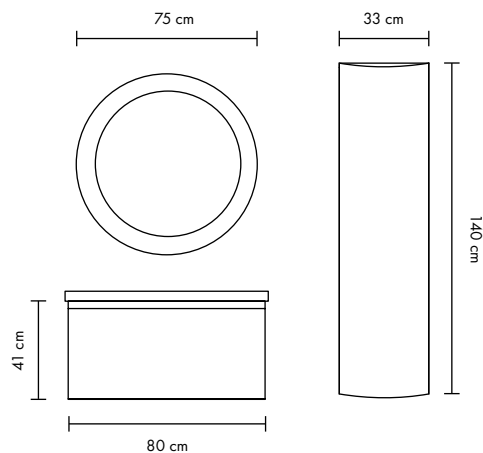

COMP04

p.140-141

Mască cu lavoar ceramic / Base lavabo in ceramica / Base cabinet with ceramic washbasin: **2405/F02 (x 1)**

Oglindă / Specchiera / Mirror: **SPR201 (x 1)**

Coloană / Colonna / Column: **2213/F02 (x 1)**