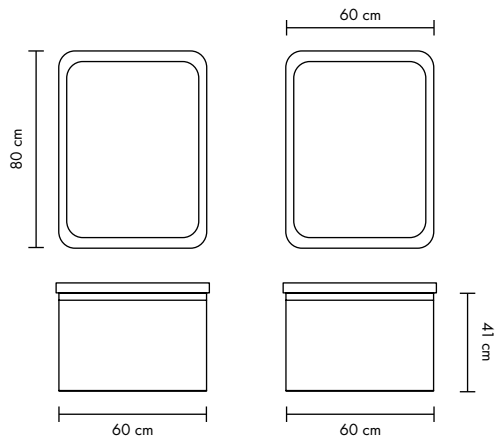

SOLE

COMP01

p.134-135

Mască cu lavoar ceramic / Base lavabo in ceramica / Base cabinet with ceramic washbasin: **2404/F00 (x 2)**

Oglindă / Specchiera / Mirror: **SPR101 (x 2)**