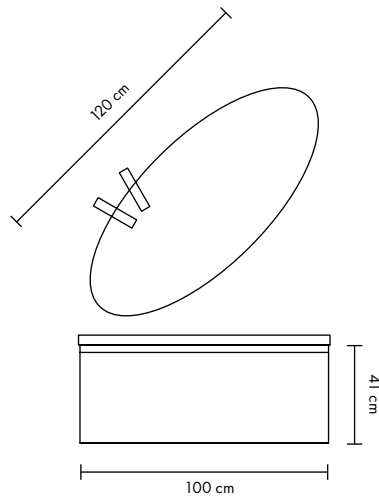

COMP03

p.138-139

Mască cu lavoar ceramic / Base lavabo in ceramica / Base cabinet with ceramic washbasin: **2406/F40 (x 1)**

Oglindă / Specchiera / Mirror: **215/EL (x 1)**

Lampă / Lampada / Lamp: **LAMP906036 (x 2)**