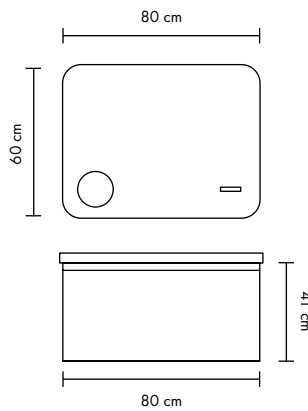

COMP02

p.136-137

Mască cu lavoar ceramic / Base lavabo in ceramica / Base cabinet with ceramic washbasin: **2405/F41 (x 1)**

Oglindă / Specchiera / Mirror: **SPR204 (x 1)**