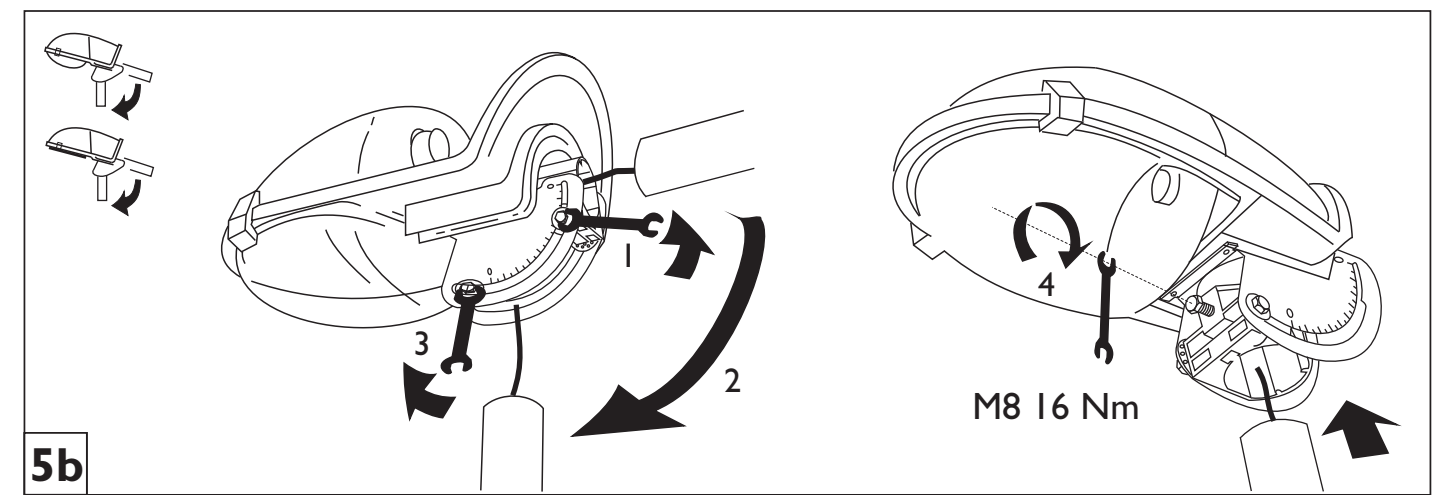

5b

Malaga SGS				Malaga 2 SGS			
101	101 FG	102	102 FG	103	103 FG	104	104 FG
SON-T 50-70W		SON-T 100-250W		SON-T 50-70W		SON-T 100-250W	
SON-I 70W	-	-	-	-	-	-	-
-	-	CDO-TT 150W	-	-	-	-	-
HPL-N 80-125W	-	HPL-N 250W	-	-	-	HPL-N 250W	-

3