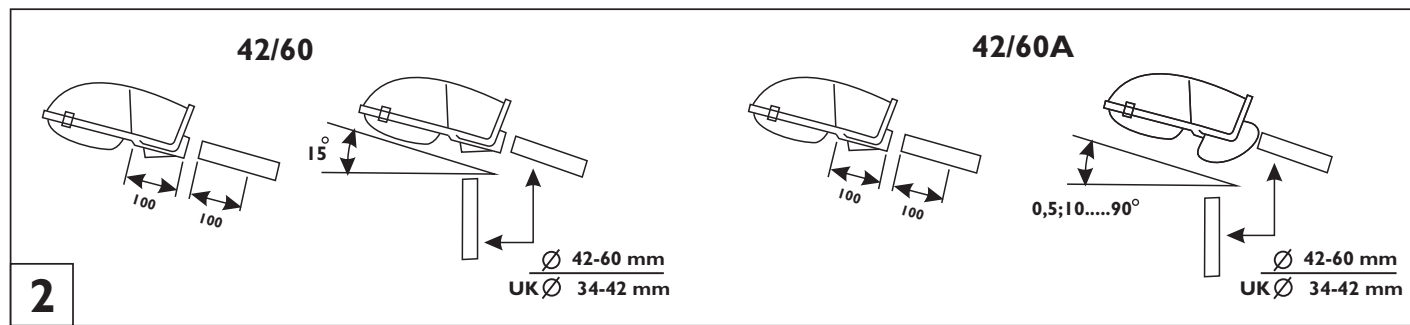

2

5b

Malaga SGS				Malaga 2 SGS			
101	101 FG	102	102 FG	103	103 FG	104	104 FG
SON-T 50-70W		SON-T 100-250W		SON-T 50-70W		SON-T 100-250W	
SON-I 70W	-	-	-	-	-	-	-
-	-	CDO-TT 150W	-	-	-	-	-
HPL-N 80-125W	-	HPL-N 250W	-	-	-	HPL-N 250W	-

3

4

5

6

7

8

9

5a

10

11