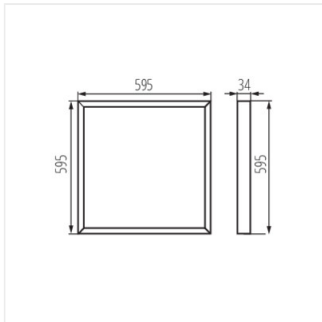

BAREV BL LED

Recessed-mounted LED panel

[V] 220-240 AC	[Hz] 50/60	[°] 110	[h] ≥15000	[h] 20000	Tc [K] 4000	ellipse ≤ 6x MacAdam
Ra ≥80	SMD	[°]		IP 20	[°C] 5+25	
		0,5m				

BAREV BL LED 40W-NW	31134	40	white biały	3200	110	4000
---------------------	--------------	----	---------------	------	-----	------

- Possibility of fixing in suspended, coffer ceilings and directly to a ceiling on plaster.
- Enclosure material: steel
- Lampshade material: plastic

BAREV BL LED 40W-NW

BAREV BL LED

Recessed-mounted LED panel