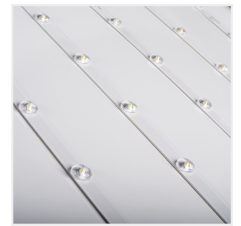

BAREV BL LED

Recessed-mounted LED panel

[V] 220-240 AC	[Hz] 50/60	[°] 110	[h] ≥15000	[h] 20000	Tc [K] 4000	ellipse ≤ 6x MacAdam
Ra ≥80	SMD	[°]		IP 20	[°C] 5+25	
		0,5m				

BAREV BL LED 40W-NW	31134	40	white biały	3200	110	4000
---------------------	--------------	----	---------------	------	-----	------

- Possibility of fixing in suspended, coffer ceilings and directly to a ceiling on plaster.
- Enclosure material: steel
- Lampshade material: plastic

BAREV BL LED 40W-NW

BAREV BL LED

Recessed-mounted LED panel