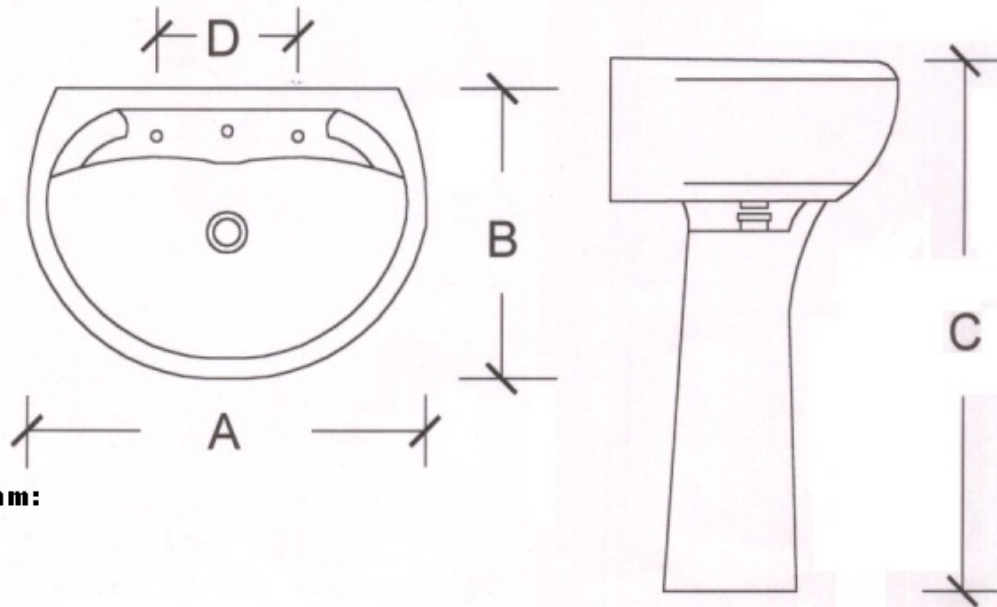

REPOSE WASH BASIN WITH PEDESTAL

Cat. No. 1008

SIZE IN mm:

A 560

B 400

C 800

D 200