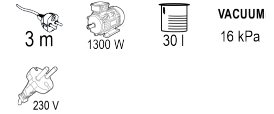

### Wet & Dry Vacuum Cleaner 1300W 30L self-cleaning filter RDP-WC04

Art. number: **090310**

Barcode: **3800972012622**

- ✓ Stainless steel container
- ✓ Output for power-on synchronization with other machine
- ✓ Self-cleaning filter
- ✓ Construction on wheels

#### TECHNICAL FEATURES

Parameter	Measure Unit	Value
Vacuum	kPa	16
Power tool socket		YES
Maximum delivery rate	l/min	1920
Cable length	m	3
Hose length	m	1.5
Rated input power	W	1300
Rated voltage	V	230
Size	mm	360x360x595
Rated voltage type		Corded - Electrical Grid
Hose diameter	mm	35
Tank capacity ~	l	30

#### LOGISTICS INFORMATION

Type of package	Quantity	Width Length Height	Volume	Net Brutto Tara	Barcode
pcs	1 pcs	36 x 36 x 59 cm	0.07646 m3	6.5700 - 7.3000 - 0.7300 kg	3800972012622