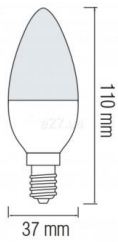

**Photometrical data**

Rated luminous flux	720 lm
Light color (designation)	Natural White
Color temperature	4000 K
Luminous flux	720 lm
Color rendering index Ra	$\geq 80$
Standard deviation of color matching	$\leq 6$ sdcM
Nominal luminous flux	720 lm
Rated color temperature	4000 K
Color rendering index Ra	$\geq 80$

**Light technical data**

Starting time	< 0.5 s
Beam Angle	260°

Dimensions & weight

<b>Overall length</b>	110.0 mm
<b>Diameter</b>	37.0 mm
<b>Outer bulb</b>	C37
<b>Length</b>	110.0 mm

**Lifespan**

<b>Nominal lamp life time</b>	25000 h
<b>Rated lamp life time</b>	25000 h
<b>Number of switching cycles</b>	15000
<b>Warranty</b>	2 years