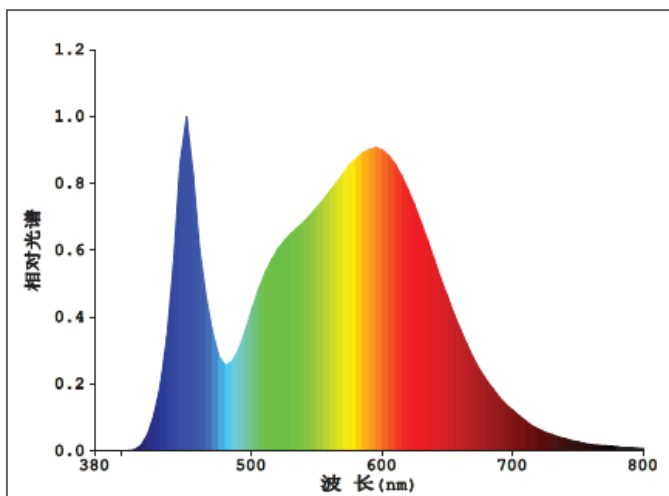

#### PRODUCT FEATURES

- LED alternative to conventional lamps
- Mercury-free lamps

**TECHNICAL DATA**

**Electrical data**

Rated wattage	8.00 W
Nominal wattage	8.00 W
Nominal voltage	185-240VAC
Operating frequency	50...60 Hz
Power factor $\lambda$	> 0.50
Claimed equiv. conventional lamp power	70 W

**Photometrical data**

Rated luminous flux	720 lm
Light color (designation)	Natural White
Color temperature	4000 K
Luminous flux	720 lm
Color rendering index Ra	$\geq 80$
Standard deviation of color matching	$\leq 6$ sdcM
Nominal luminous flux	720 lm
Rated color temperature	4000 K
Color rendering index Ra	$\geq 80$

**Light technical data**

Starting time	< 0.5 s
Beam Angle	260°

Dimensions & weight

<b>Overall length</b>	110.0 mm
<b>Diameter</b>	37.0 mm
<b>Outer bulb</b>	C37
<b>Length</b>	110.0 mm

**Lifespan**

<b>Nominal lamp life time</b>	25000 h
<b>Rated lamp life time</b>	25000 h
<b>Number of switching cycles</b>	15000
<b>Warranty</b>	2 years