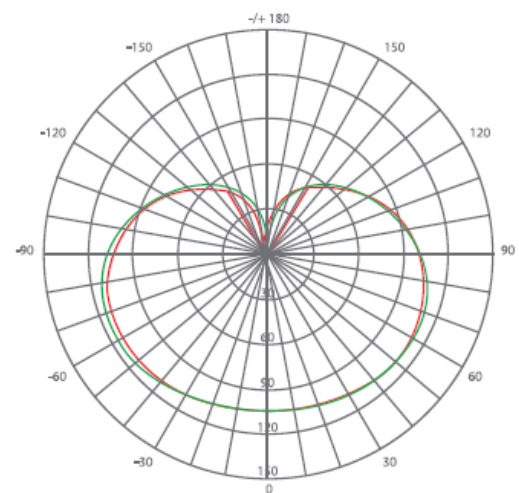

#### PRODUCT FEATURES

- LED alternative to conventional lamps
- Mercury-free lamps

**TECHNICAL DATA**

**Electrical data**

Rated wattage	8.00 W
Nominal wattage	8.00 W
Nominal voltage	185-240VAC
Operating frequency	50...60 Hz
Power factor $\lambda$	> 0.50
Claimed equiv. conventional lamp power	70 W

**Photometrical data**

Rated luminous flux	720 lm
Light color (designation)	Natural White
Color temperature	4000 K
Luminous flux	720 lm
Color rendering index Ra	$\geq 80$
Standard deviation of color matching	$\leq 6$ sdcM
Nominal luminous flux	720 lm
Rated color temperature	4000 K
Color rendering index Ra	$\geq 80$

**Light technical data**

Starting time	< 0.5 s
Beam Angle	260°

Dimensions & weight

<b>Overall length</b>	110.0 mm
<b>Diameter</b>	37.0 mm
<b>Outer bulb</b>	C37
<b>Length</b>	110.0 mm

**Lifespan**

<b>Nominal lamp life time</b>	25000 h
<b>Rated lamp life time</b>	25000 h
<b>Number of switching cycles</b>	15000
<b>Warranty</b>	2 years