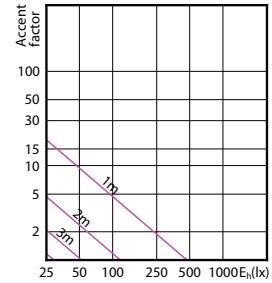

CorePro LEDspotMV 25W GU10 830 36D