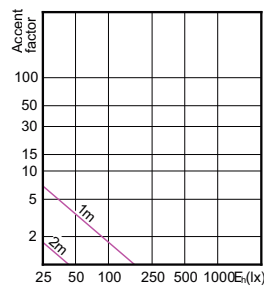

CLA LEDspotMV ND 5W PAR16 GU10 830 520lm

CLA LEDspotMV ND 5W PAR16 GU10 840
520lm