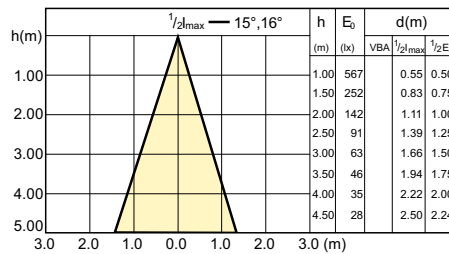

## Beam Diagrams

LED Lamps, CorePro LEDspotMV 4.6-50W GU10  
PAR16 827 355lm 36D

LEDspotMV 3.1-25W GU10 827 36D ND

CorePro LEDspotMV 25W GU10 830 36D

LED Lamps, CorePro LEDspotMV 3.5-35W GU10  
PAR16 827 255lm 36D