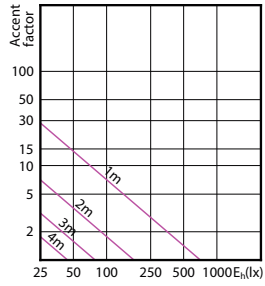

CorePro LEDspot MV

Accent Diagrams

CorePro LEDspotMV 65W GU10 830 36D