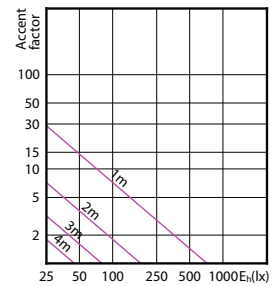

CorePro LEDspotMV 35W GU10 830 36D CLA

CorePro LEDspotMV 50W GU10 830 36D CLA