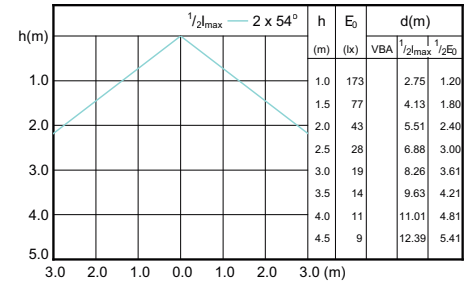

CLA LEDspotMV ND 5W PAR16 GU10 840 520lm