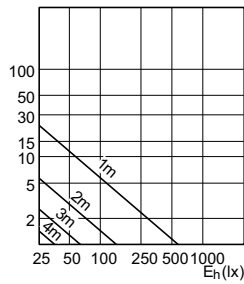

## Accent Diagrams

LED Lamps, CorePro LEDspotMV 4.6-50W GU10  
PAR16 827 355lm 36D

LEDspotMV 3.1-25W GU10 827 36D ND

CorePro LEDspotMV 25W GU10 830 36D

LED Lamps, CorePro LEDspotMV 3.5-35W GU10  
PAR16 827 255lm 36D