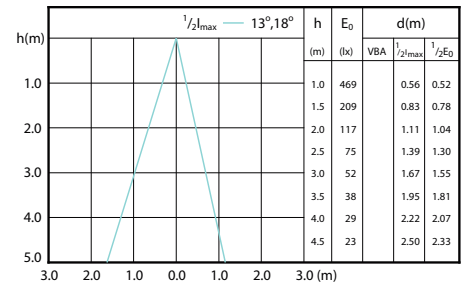

CorePro LEDspotMV 25W GU10 830 36D