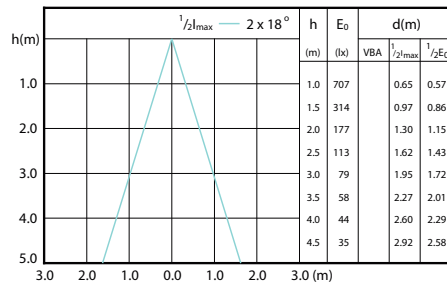

## Beam Diagrams

CorePro LEDspotMV 50W GU10 830 36D CLA

CLA LEDspotMV ND 5W PAR16 GU10 840 520lm

CLA LEDspotMV ND 5W PAR16 GU10 865 520lm

CorePro LEDspotMV 65W GU10 830 36D

LEDspot Corepro 7-90W GU10 PAR16 830 60D ND