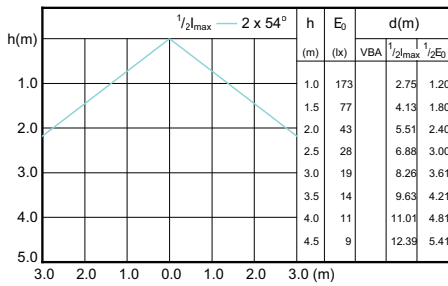

## Beam Diagrams

CorePro LEDspotMV 50W GU10 830 36D CLA

CLA LEDspotMV ND 5W PAR16 GU10 840 520lm

CLA LEDspotMV ND 5W PAR16 GU10 865 520lm

CorePro LEDspotMV 65W GU10 830 36D

LEDspot Corepro 7-90W GU10 PAR16 830 60D ND