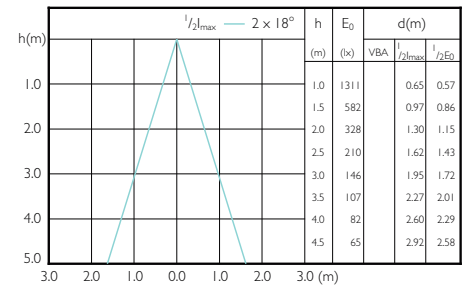

## Beam Diagrams

CorePro LEDspotMV 50W GU10 830 36D CLA

CLA LEDspotMV ND 5W PAR16 GU10 840 520lm

CLA LEDspotMV ND 5W PAR16 GU10 865 520lm

CorePro LEDspotMV 65W GU10 830 36D

LEDspot Corepro 7-90W GU10 PAR16 830 60D ND