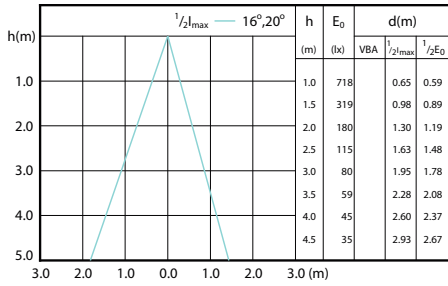

CorePro LEDspot MV

Beam Diagrams

CorePro LEDspotMV 50W GU10 830 36D CLA