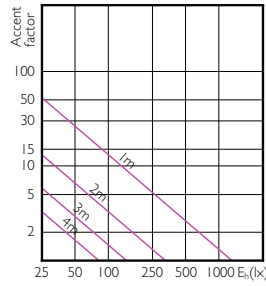

LEDspot Corepro 7-90W GU10 PAR16 830 60D
ND

LEDspot Corepro 7-100W GU10 PAR16 840 60D
ND