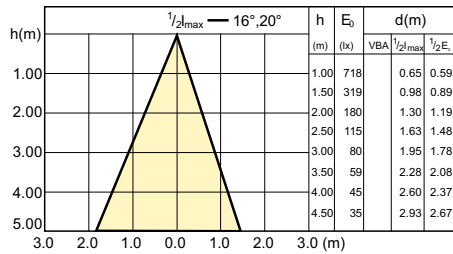

## Beam Diagrams

LED Lamps, CorePro LEDspotMV 4.6-50W GU10  
PAR16 827 355lm 36D

LEDspotMV 3.1-25W GU10 827 36D ND

CorePro LEDspotMV 25W GU10 830 36D

LED Lamps, CorePro LEDspotMV 3.5-35W GU10  
PAR16 827 255lm 36D