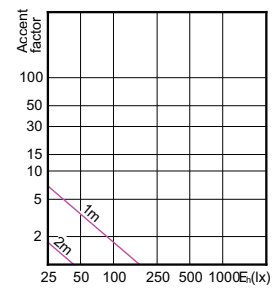

CLA LEDspotMV ND 5W PAR16 GU10 865 520lm