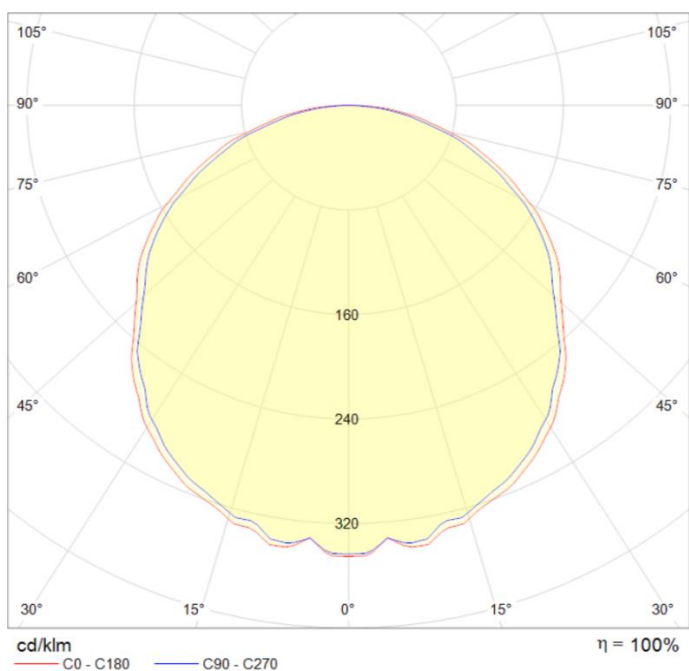

**Photometrical data**

<b>Rated luminous flux</b>	420 lm
<b>Light color (designation)</b>	Cool White
<b>Color temperature</b>	6500 K
<b>Luminous flux</b>	420 lm
<b>Color rendering index Ra</b>	$\geq 80$
<b>Standard deviation of color matching</b>	$\leq 6$ sdc <sub>m</sub>
<b>Nominal luminous flux</b>	420 lm
<b>Rated color temperature</b>	6500 K

**Light technical data**

<b>Starting time</b>	< 0.5 s
<b>Beam angle</b>	120 °

Dimensions & weight

<b>Diameter</b>	120.0 mm
<b>Height</b>	22.0 mm
<b>Weight</b>	152.0 g

**Lifespan**

<b>Nominal lamp life time</b>	25000 h
<b>Rated lamp life time</b>	25000 h
<b>Number of switching cycles</b>	20000
<b>Warranty</b>	2 years