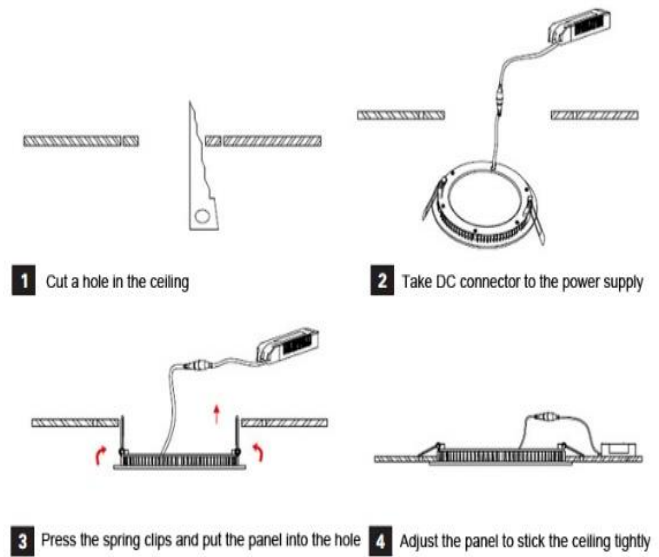

**Light technical data**

<b>Starting time</b>	< 0.5 s
<b>Beam angle</b>	120 °

Dimensions & weight

<b>Diameter</b>	120.0 mm
<b>Height</b>	22.0 mm
<b>Weight</b>	152.0 g

**Lifespan**

<b>Nominal lamp life time</b>	25000 h
<b>Rated lamp life time</b>	25000 h
<b>Number of switching cycles</b>	20000
<b>Warranty</b>	2 years