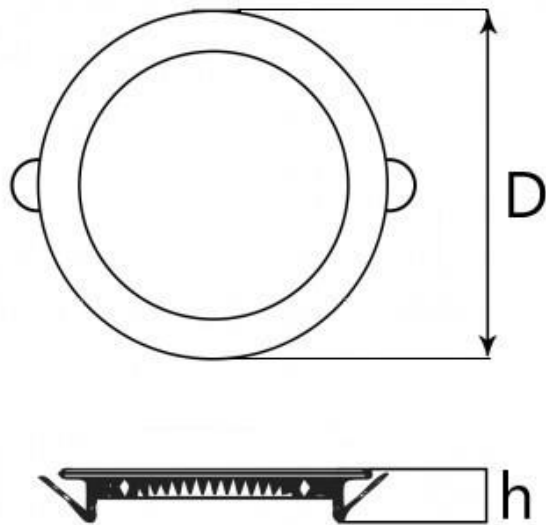

**Light technical data**

<b>Starting time</b>	< 0.5 s
<b>Beam angle</b>	120 °

Dimensions & weight

<b>Diameter</b>	120.0 mm
<b>Height</b>	22.0 mm
<b>Weight</b>	152.0 g

**Lifespan**

<b>Nominal lamp life time</b>	25000 h
<b>Rated lamp life time</b>	25000 h
<b>Number of switching cycles</b>	20000
<b>Warranty</b>	2 years