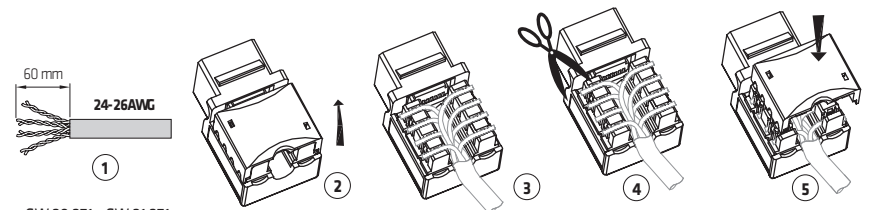

Reference standards: EN 50 173 - ISO 11801 - EIA / TIA 568A

| TECHNICAL DATA | GW 20 686 GW 21 686 | GW 20 684 - GW 21 684 GW 20 685 - GW 21 685 | GW 20 243 GW 21 243 | GW 20 271 GW 21 271 |
|-------------------------------|---|--|------------------------|------------------------|
| Connector type | RJ45 | | | |
| Type of usable cables | FTP | UTP | FTP | UTP |
| Number of contacts | 8 | | | |
| Terminals | insulation displacement connection (without the need for tools) | | | |
| Category | Cat. 6 | | Cat. 5e | |
| Usable transmission protocols | EIA / TIA 568A - EIA / TIA 568B | | | |

Diagrams

To achieve the EIA/TIA 568A or 568B configuration shown alongside, follow the colour code given on the terminal board (see below).

Quick wiring system

GW 20 243 - GW 21 243
GW 20 686 - GW 21 686

GW 20 685 - GW 21 685

GW 20 271 - GW 21 271
GW 20 684 - GW 21 684

Adapters for structured wiring

A data transmission system with structured wiring offers flexibility of use, installation of the final and universal network, commissioning independent of the location and use of the terminal outputs. In complex and extensive systems (e.g. tenders) the client requires a certificate of conformity for the entire system. Leading companies in the field of structured wiring, installed directly or by qualified operators, are able to provide this service. GEWISS, offering a shell which is compatible with IBM, Systimax/Commscope and AMP/Keystone Jack makes it possible to integrate the PLAYBUS / SYSTEM ranges with data transmission components belonging to a structured system.