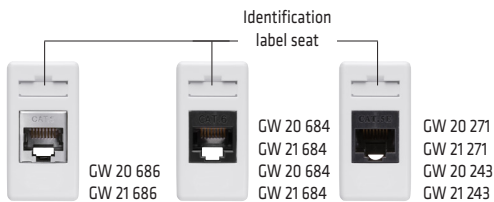

Connectors for structured wiring

RJ45 connectors in categories 5e and 6, shielded and unshielded for data transmission. They allow network connection of information technology devices (computers, printers, modem, etc.) and the connection of multimedia devices (e.g. those used for video conferences). They can also be used for traditional, centralised telephone systems.

Reference standards: EN 50 173 - ISO 11801 - EIA / TIA 568A

| TECHNICAL DATA | GW 20 686 GW 21 686 | GW 20 684 - GW 21 684 GW 20 685 - GW 21 685 | GW 20 243 GW 21 243 | GW 20 271 GW 21 271 |
|-------------------------------|---|--|------------------------|------------------------|
| Connector type | RJ45 | | | |
| Type of usable cables | FTP | UTP | FTP | UTP |
| Number of contacts | 8 | | | |
| Terminals | insulation displacement connection (without the need for tools) | | | |
| Category | Cat. 6 | | Cat. 5e | |
| Usable transmission protocols | EIA / TIA 568A - EIA / TIA 568B | | | |

Diagrams

To achieve the EIA/TIA 568A or 568B configuration shown alongside, follow the colour code given on the terminal board (see below).

Quick wiring system

GW 20 243 - GW 21 243
GW 20 686 - GW 21 686