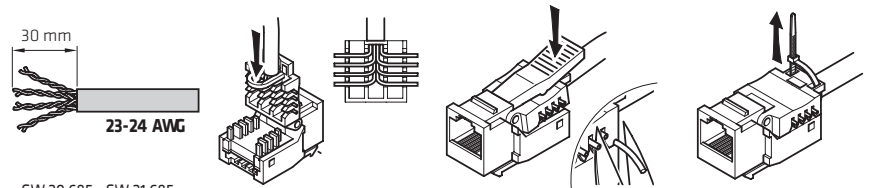

Reference standards: EN 50 173 - ISO 11801 - EIA / TIA 568A

| TECHNICAL DATA | GW 20 686 GW 21 686 | GW 20 684 - GW 21 684 GW 20 685 - GW 21 685 | GW 20 243 GW 21 243 | GW 20 271 GW 21 271 |
|-------------------------------|---|--|------------------------|------------------------|
| Connector type | RJ45 | | | |
| Type of usable cables | FTP | UTP | FTP | UTP |
| Number of contacts | 8 | | | |
| Terminals | insulation displacement connection (without the need for tools) | | | |
| Category | Cat. 6 | | Cat. 5e | |
| Usable transmission protocols | EIA / TIA 568A - EIA / TIA 568B | | | |

Diagrams

To achieve the EIA/TIA 568A or 568B configuration shown alongside, follow the colour code given on the terminal board (see below).

Quick wiring system

GW 20 243 - GW 21 243
GW 20 686 - GW 21 686

GW 20 685 - GW 21 685

GW 20 271 - GW 21 271
GW 20 684 - GW 21 684

Adapters for structured wiring

A data transmission system with structured wiring offers flexibility of use, installation of the final and universal network, commissioning independent of the location and use of the terminal outputs. In complex and extensive systems (e.g. tenders) the client requires a certificate of conformity for the entire system. Leading companies in the field of structured wiring, installed directly or by qualified operators, are able to provide this service. GEWISS, offering a shell which is compatible with IBM, Systimax/Commscope and AMP/Keystone Jack makes it possible to integrate the PLAYBUS / SYSTEM ranges with data transmission components belonging to a structured system.