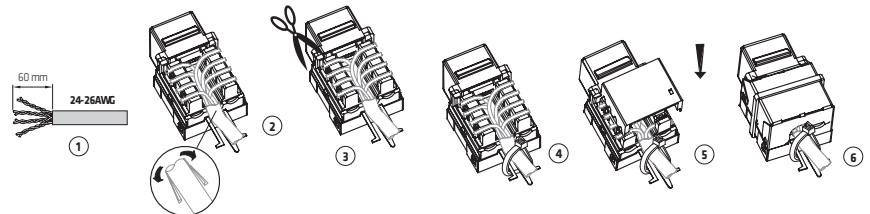

Reference standards: EN 50 173 - ISO 11801 - EIA / TIA 568A

| TECHNICAL DATA | GW 20 686 GW 21 686 | GW 20 684 - GW 21 684 GW 20 685 - GW 21 685 | GW 20 243 GW 21 243 | GW 20 271 GW 21 271 |
|-------------------------------|---|--|------------------------|------------------------|
| Connector type | RJ45 | | | |
| Type of usable cables | FTP | UTP | FTP | UTP |
| Number of contacts | 8 | | | |
| Terminals | insulation displacement connection (without the need for tools) | | | |
| Category | Cat. 6 | | Cat. 5e | |
| Usable transmission protocols | EIA / TIA 568A - EIA / TIA 568B | | | |

Diagrams

To achieve the EIA/TIA 568A or 568B configuration shown alongside, follow the colour code given on the terminal board (see below).

Quick wiring system

GW 20 243 - GW 21 243
GW 20 686 - GW 21 686

GW 20 685 - GW 21 685

GW 20 271 - GW 21 271
GW 20 684 - GW 21 684

Adapters for structured wiring

A data transmission system with structured wiring offers flexibility of use, installation of the final and universal network, commissioning independent of the location and use of the terminal outputs. In complex and extensive systems (e.g. tenders) the client requires a certificate of conformity for the entire system. Leading companies in the field of structured wiring, installed directly or by qualified operators, are able to provide this service. GEWISS, offering a shell which is compatible with IBM, Systimax/Commscope and AMP/Keystone Jack makes it possible to integrate the PLAYBUS / SYSTEM ranges with data transmission components belonging to a structured system.