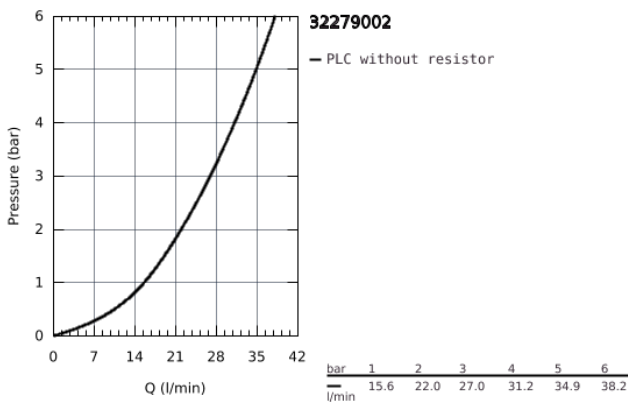

32 279 002 **START SINGLE-LEVER SHOWER MIXER 1/2"**

PRODUCT DESCRIPTION

- Colour: Chrome
- wall mounted
- metal lever
- GROHE SilkMove 35 mm ceramic cartridge
- adjustable flow rate limiter
- with temperature limiter
- GROHE Long-Life finish
- shower bottom outlet 1/2" with integrated non return-valve
- S-unions
- metal wall escutcheons
- protected against backflow
- QuickSpanner included

32 279 002 **START SINGLE-LEVER SHOWER MIXER 1/2"**

SPARE PARTS, July 2019 – now

- 1: Cartridge (Spare part-nr. 46374000)
- 2: Non-return valve (Spare part-nr. 42601000)
- 3: Screw joint (Spare part-nr. 45044000)
- 4: S-union (Spare part-nr. 12662000)
- 5: Extension 3/4", 20 mm (Spare part-nr. 0713000M)*
- 6: Socket Spanner (Spare part-nr. 19332000)*
- 7: Special Spanner (Spare part-nr. 19377000)*