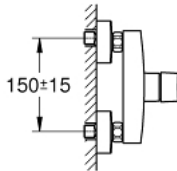

32 279 002 **START SINGLE-LEVER SHOWER MIXER 1/2"**

PRODUCT DESCRIPTION

- Colour: Chrome
- wall mounted
- metal lever
- GROHE SilkMove 35 mm ceramic cartridge
- adjustable flow rate limiter
- with temperature limiter
- GROHE Long-Life finish
- shower bottom outlet 1/2" with integrated non return-valve
- S-unions
- metal wall escutcheons
- protected against backflow
- QuickSpanner included

32 279 002 **START SINGLE-LEVER SHOWER MIXER 1/2"**

SPARE PARTS, July 2019 – now

- 1: Cartridge (Spare part-nr. 46374000)
- 2: Non-return valve (Spare part-nr. 42601000)
- 3: Screw joint (Spare part-nr. 45044000)
- 4: S-union (Spare part-nr. 12662000)
- 5: Extension 3/4", 20 mm (Spare part-nr. 0713000M)*
- 6: Socket Spanner (Spare part-nr. 19332000)*
- 7: Special Spanner (Spare part-nr. 19377000)*