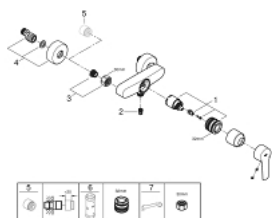

32 279 002 **START SINGLE-LEVER SHOWER MIXER 1/2"**

PRODUCT DESCRIPTION

- Colour: Chrome
- wall mounted
- metal lever
- GROHE SilkMove 35 mm ceramic cartridge
- adjustable flow rate limiter
- with temperature limiter
- GROHE Long-Life finish
- shower bottom outlet 1/2" with integrated non return-valve
- S-unions
- metal wall escutcheons
- protected against backflow
- QuickSpanner included

32 279 002 **START SINGLE-LEVER SHOWER MIXER 1/2"**

SPARE PARTS, July 2019 – now

- 1: Cartridge (Spare part-nr. 46374000)
- 2: Non-return valve (Spare part-nr. 42601000)
- 3: Screw joint (Spare part-nr. 45044000)
- 4: S-union (Spare part-nr. 12662000)
- 5: Extension 3/4", 20 mm (Spare part-nr. 0713000M)*
- 6: Socket Spanner (Spare part-nr. 19332000)*
- 7: Special Spanner (Spare part-nr. 19377000)*