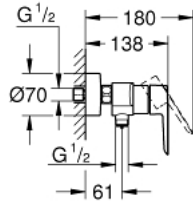

32 279 002 **START SINGLE-LEVER SHOWER MIXER 1/2"**

PRODUCT DESCRIPTION

- Colour: Chrome
- wall mounted
- metal lever
- GROHE SilkMove 35 mm ceramic cartridge
- adjustable flow rate limiter
- with temperature limiter
- GROHE Long-Life finish
- shower bottom outlet 1/2" with integrated non return-valve
- S-unions
- metal wall escutcheons
- protected against backflow
- QuickSpanner included

32 279 002 **START SINGLE-LEVER SHOWER MIXER 1/2"**

SPARE PARTS, July 2019 – now

- 1: Cartridge (Spare part-nr. 46374000)
- 2: Non-return valve (Spare part-nr. 42601000)
- 3: Screw joint (Spare part-nr. 45044000)
- 4: S-union (Spare part-nr. 12662000)
- 5: Extension 3/4", 20 mm (Spare part-nr. 0713000M)*
- 6: Socket Spanner (Spare part-nr. 19332000)*
- 7: Special Spanner (Spare part-nr. 19377000)*