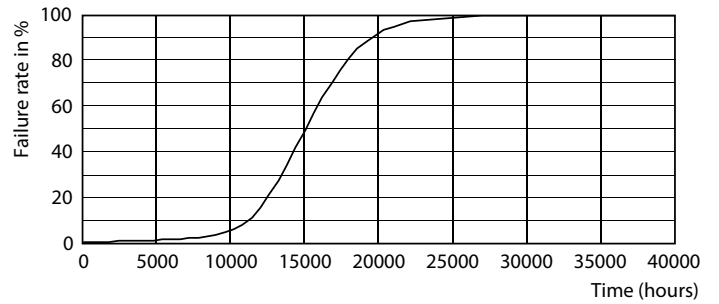

LEDbulb Class-giant 40W E27 G200 Gold DIM