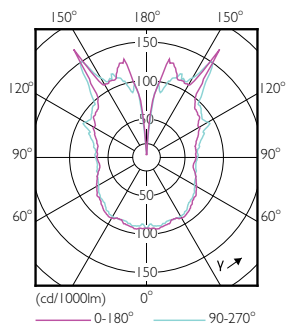

### Cote

Bulb A160 230V 7.5-40W 470lm 2000K E27 D

Product	D	C
LED classic-giant 40W E27 A160 GOLD DIM	160 mm	293 mm

### Date fotometrice

LEDbulb Class-giant 40W E27 A160 Gold DIM

LEDbulb Class-giant 40W E27 A160 Gold DIM

LEDbulb Class-giant 40W E27 G200 Gold DIM