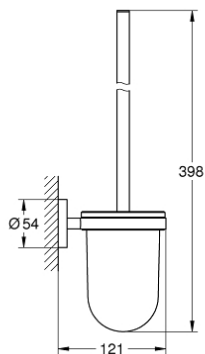

## 40 374 001 ESSENTIALS TOILET BRUSH SET

### PRODUCT DESCRIPTION

- Colour: chrome
- material: glass / metal
- wall mounted
- concealed fastening
- GROHE Long-Life Shine durable sparkling sheen
- suitable for screwing (including screws and dowels) or gluing (glue 40 915 000 sold separately)

## 40 374 001 ESSENTIALS TOILET BRUSH SET

**SPARE PARTS**, November 2014 – now

1: Spare brush (Order-nr. 40392000)

1.1: Spare brush head (Order-nr. 40791001)

2: Spare glass (Order-nr. 40393000)