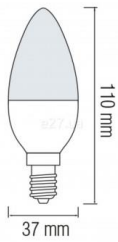

Photometrical data

Rated luminous flux	500 lm
Light color (designation)	Warm White
Color temperature	3000 K
Luminous flux	500 lm
Color rendering index Ra	≥ 80
Standard deviation of color matching	≤ 6 sdcM
Nominal luminous flux	500 lm
Rated color temperature	3000 K
Color rendering index Ra	≥ 80

Light technical data

Starting time	< 0.5 s
Beam Angle	260°

Dimensions & weight

Overall length	110.0 mm
Diameter	37.0 mm
Outer bulb	C37
Length	110.0 mm

Lifespan

Nominal lamp life time	25000 h
Rated lamp life time	25000 h
Number of switching cycles	15000
Warranty	2 years

Order code/Name

Order code/Name	FA2473 LED BULB FA-5W/C37/830L E27
------------------------	------------------------------------

LOGISTICAL DATA

Product code	Packaging unit (Pieces/Unit)	Dimensions (length x width x height)	Gross weight	Volume
FA2473	Folding carton box 1	37 mm x 37 mm x 110 mm	35.50 g	0.15 dm ³
FA2473	Shipping carton box 100	400 mm x 205 mm x 240 mm	3700.00 g	0.020 m ³