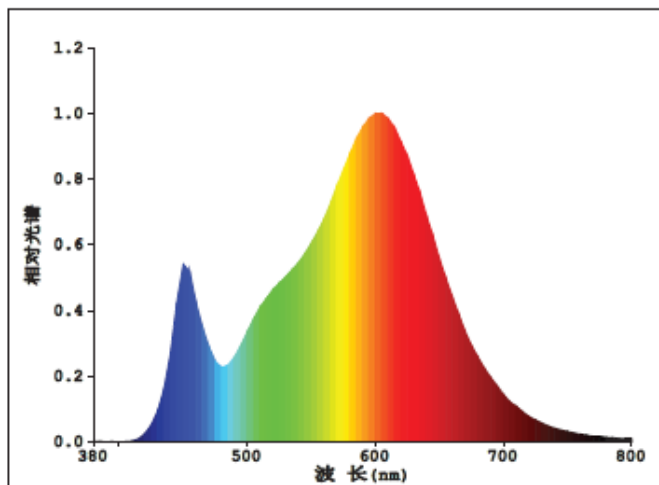

PRODUCT FEATURES

- LED alternative to conventional lamps
- Mercury-free lamps

TECHNICAL DATA

Electrical data

Rated wattage	5.00 W
Nominal wattage	5.00 W
Nominal voltage	185-240VAC
Operating frequency	50...60 Hz
Power factor λ	> 0.50
Claimed equiv. conventional lamp power	40 W

Photometrical data

Rated luminous flux	500 lm
Light color (designation)	Warm White
Color temperature	3000 K
Luminous flux	500 lm
Color rendering index Ra	≥ 80
Standard deviation of color matching	≤ 6 sdcM
Nominal luminous flux	500 lm
Rated color temperature	3000 K
Color rendering index Ra	≥ 80

Light technical data

Starting time	< 0.5 s
Beam Angle	260°

Dimensions & weight

Overall length	110.0 mm
Diameter	37.0 mm
Outer bulb	C37
Length	110.0 mm

Lifespan

Nominal lamp life time	25000 h
Rated lamp life time	25000 h
Number of switching cycles	15000
Warranty	2 years