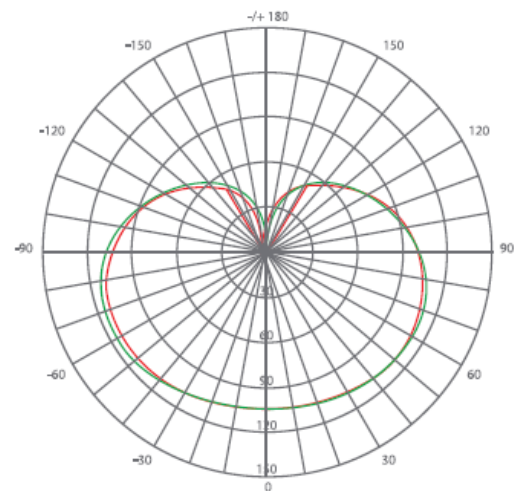

PRODUCT FEATURES

- LED alternative to conventional lamps
- Mercury-free lamps

TECHNICAL DATA

Electrical data

Rated wattage	5.00 W
Nominal wattage	5.00 W
Nominal voltage	185-240VAC
Operating frequency	50...60 Hz
Power factor λ	> 0.50
Claimed equiv. conventional lamp power	40 W

Photometrical data

Rated luminous flux	500 lm
Light color (designation)	Warm White
Color temperature	3000 K
Luminous flux	500 lm
Color rendering index Ra	≥ 80
Standard deviation of color matching	≤ 6 sdcM
Nominal luminous flux	500 lm
Rated color temperature	3000 K
Color rendering index Ra	≥ 80

Light technical data

Starting time	< 0.5 s
Beam Angle	260°

Dimensions & weight

Overall length	110.0 mm
Diameter	37.0 mm
Outer bulb	C37
Length	110.0 mm

Lifespan

Nominal lamp life time	25000 h
Rated lamp life time	25000 h
Number of switching cycles	15000
Warranty	2 years