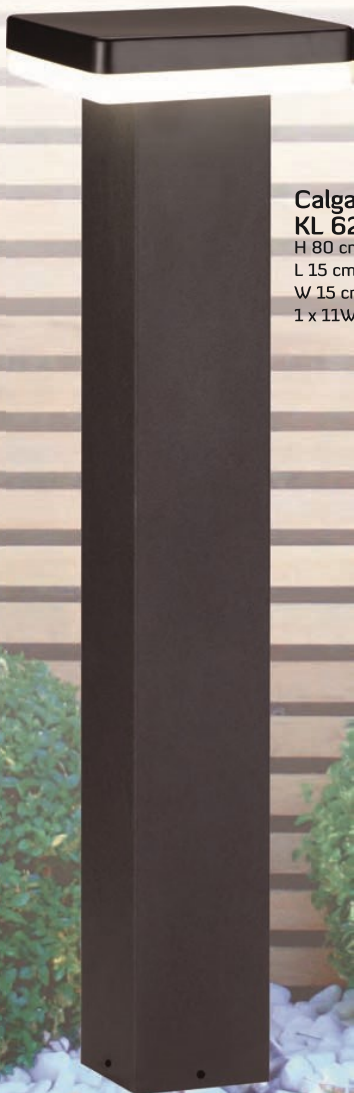

Calgary

GARDEN

448

**Calgary 1/senzor
KL 6271**
H 15 cm
L 15 cm
W 17 cm
1 x 11W, led

**Calgary 1
KL 6270**
H 15 cm
L 15 cm
W 17 cm
1 x 11W, led

**Calgary 4
KL 6269**
H 80 cm
L 15 cm
W 15 cm
1 x 11W, led

LED INCLUDED	Power 11W	20000 h
LM / WATT 81	RA >80	4000 K
		SMD
Warranty 2 years	IP 44	