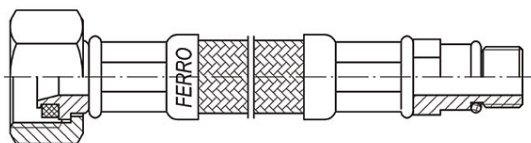

Kod: **WBS**

Racord flexibil 1/2"xM10x1 cu capăt scurt

Cod	D1 cal	D2 mm	L-cm
WBS21	G1/2	M10 x 1	35
WBS22	G1/2	M10 x 1	50
WBS81	G1/2	M10 x 1	40
WBS82	G1/2	M10 x 1	60
WBS83	G1/2	M10 x 1	70
WBS84	G1/2	M10 x 1	80
WBS85	G1/2	M10 x 1	90
WBS86	G1/2	M10 x 1	100