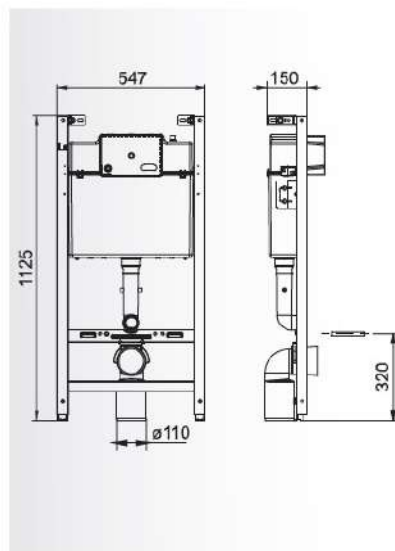

SET ECO SOLUTION: MODULE FOR WALL-HUNG WC

Product Description Item Number

Module for wall-hung WC WQ8Q23700000004

Double push-button 3/6 L, white WQ3U86210000003