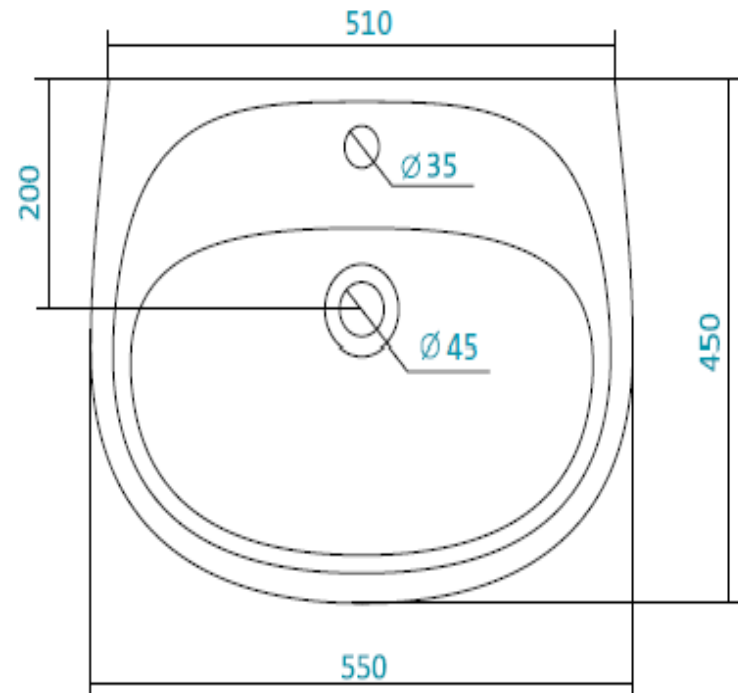

LAVOAR ENJOY 55 cm  
WQ7A066200000F1

Dimensiuni in [mm]

# Washbasin Pop 55 cm - WQ7A066200000F1

Dimensiuni in [mm]