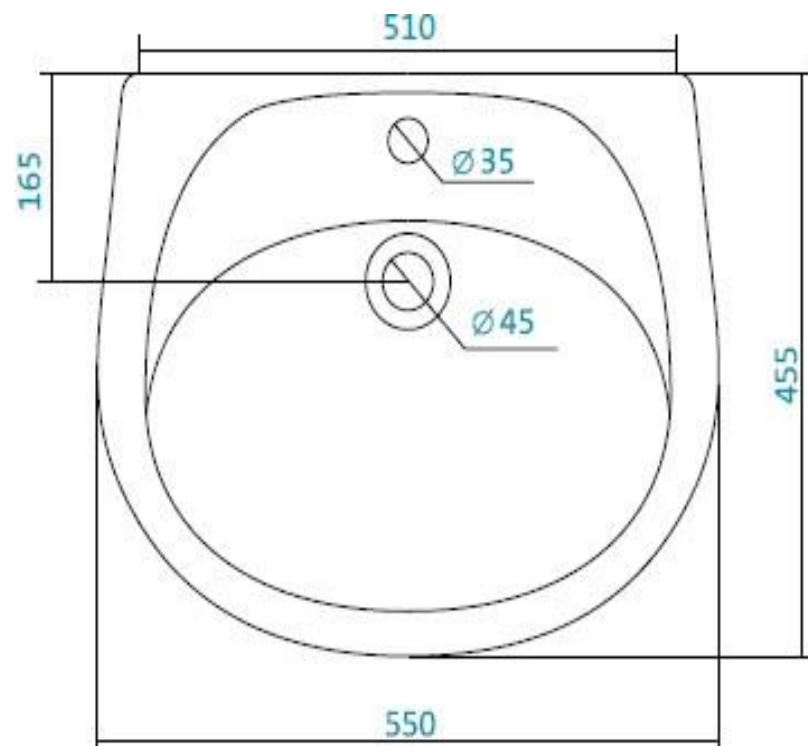

LAVOAR ENJOY 55 cm  
WQ7A066200000F1

Dimensiuni in [mm]

# Washbasin Pop 55 cm - WQ7A066200000F1

Dimensiuni in [mm]