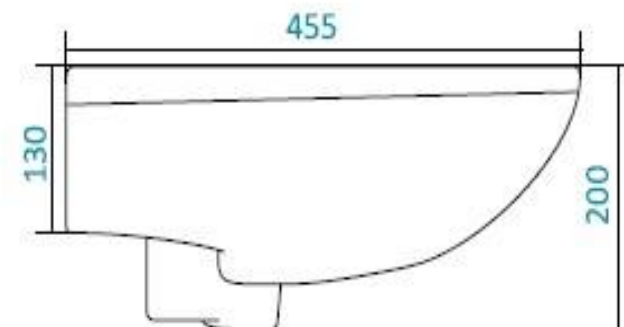

LAVOAR ENJOY 55 cm  
WQ7A066200000F1

Dimensiuni in [mm]

# Washbasin Pop 55 cm - WQ7A066200000F1

Dimensiuni in [mm]