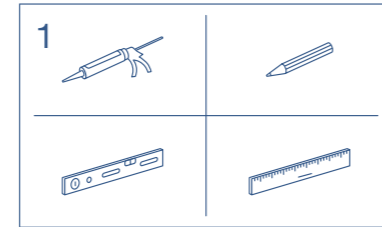

1. Pregătiți: lipici, creion, nivelă cu burlă și riglă.
Prepare: glue, pencil, spirit level and ruler.
Preparez: la colle, le crayon, le niveau et la règle.
Vorbereiten: Kleber, Bleistift, Wasserwaage und Lineal.