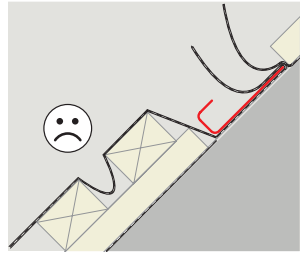

CE 13	
EN 13859-1:2014 Notified body: 0338	
BFX	
Flexible sheet for underlays for roofs	
Reaction to fire:	Class E
Resistance to water penetration:	
- before artificial ageing:	Class W1
- after artificial ageing:	Class W1
Tensile strength in longitudinal direction:	
- before artificial ageing:	200 N/50 mm
- after artificial ageing:	120 N/50 mm
Tensile strength in transverse direction:	
- before artificial ageing:	200 N/50 mm
- after artificial ageing:	120 N/50 mm
VELUX A/S Ådalsvej 99 DK-2970 Hørsholm www.velux.com/ce	