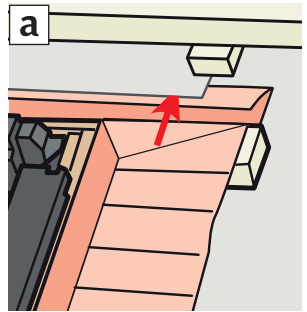

CE 13	
EN 13859-1:2014 Notified body: 0338	
BFX	
Flexible sheet for underlays for roofs	
Reaction to fire:	Class E
Resistance to water penetration:	
- before artificial ageing:	Class W1
- after artificial ageing:	Class W1
Tensile strength in longitudinal direction:	
- before artificial ageing:	200 N/50 mm
- after artificial ageing:	120 N/50 mm
Tensile strength in transverse direction:	
- before artificial ageing:	200 N/50 mm
- after artificial ageing:	120 N/50 mm
VELUX A/S Ådalsvej 99 DK-2970 Hørsholm www.velux.com/ce	