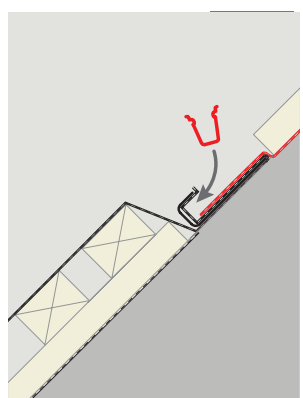

CE 13	
EN 13859-1:2014 Notified body: 0338	
BFX	
Flexible sheet for underlays for roofs	
Reaction to fire:	Class E
Resistance to water penetration:	
- before artificial ageing:	Class W1
- after artificial ageing:	Class W1
Tensile strength in longitudinal direction:	
- before artificial ageing:	200 N/50 mm
- after artificial ageing:	120 N/50 mm
Tensile strength in transverse direction:	
- before artificial ageing:	200 N/50 mm
- after artificial ageing:	120 N/50 mm
VELUX A/S Ådalsvej 99 DK-2970 Hørsholm www.velux.com/ce	