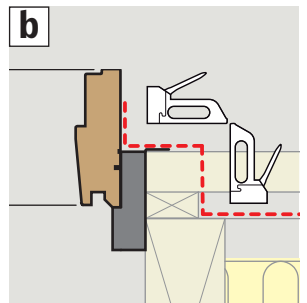

CE 13	
EN 13859-1:2014 Notified body: 0338	
BFX	
Flexible sheet for underlays for roofs	
Reaction to fire:	Class E
Resistance to water penetration:	
- before artificial ageing:	Class W1
- after artificial ageing:	Class W1
Tensile strength in longitudinal direction:	
- before artificial ageing:	200 N/50 mm
- after artificial ageing:	120 N/50 mm
Tensile strength in transverse direction:	
- before artificial ageing:	200 N/50 mm
- after artificial ageing:	120 N/50 mm
VELUX A/S Ådalsvej 99 DK-2970 Hørsholm www.velux.com/ce	