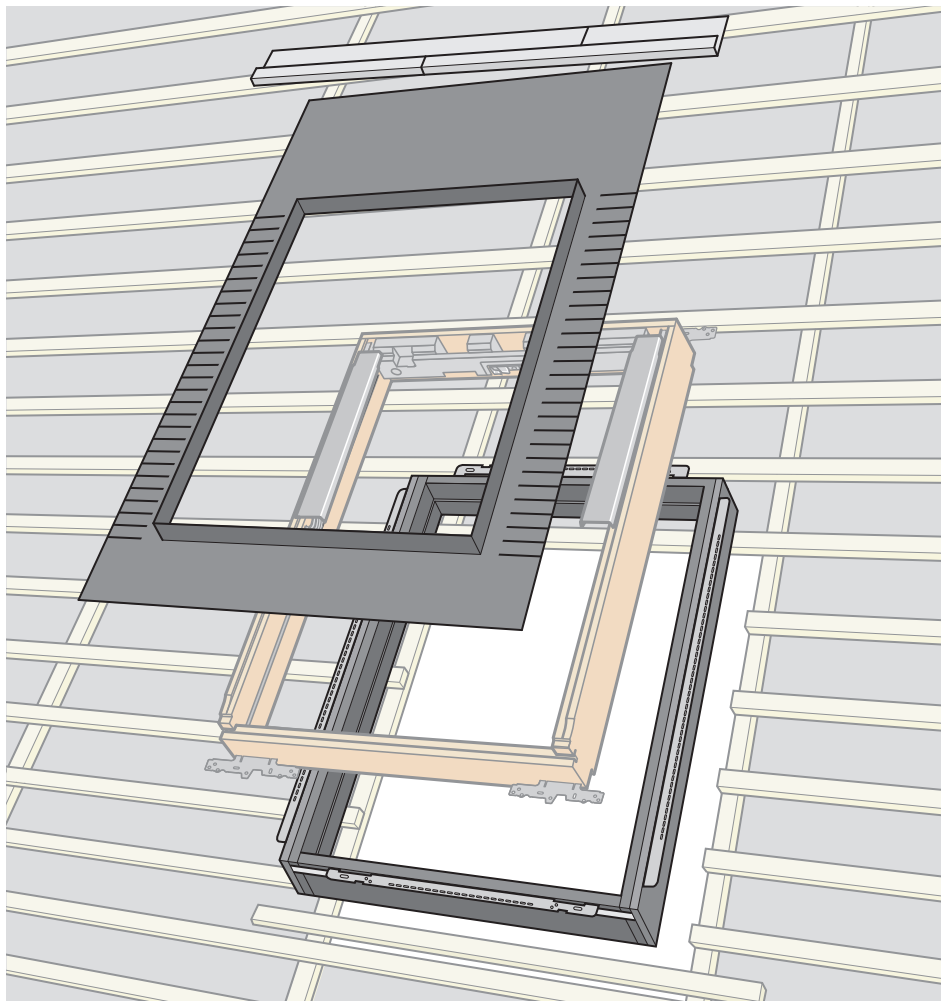

BDX 2000/2001 ■

1

2

3

4

5

6

7

CE 13	
EN 13859-1:2014 Notified body: 0338	
BFX	
Flexible sheet for underlays for roofs	
Reaction to fire:	Class E
Resistance to water penetration:	
- before artificial ageing:	Class W1
- after artificial ageing:	Class W1
Tensile strength in longitudinal direction:	
- before artificial ageing:	200 N/50 mm
- after artificial ageing:	120 N/50 mm
Tensile strength in transverse direction:	
- before artificial ageing:	200 N/50 mm
- after artificial ageing:	120 N/50 mm
VELUX A/S Ådalsvej 99 DK-2970 Hørsholm www.velux.com/ce	