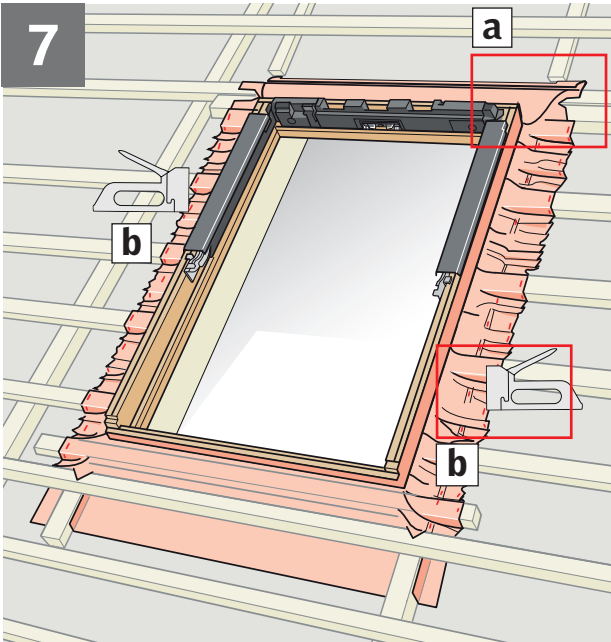

CE 13	
EN 13859-1:2014 Notified body: 0338	
BFX	
Flexible sheet for underlays for roofs	
Reaction to fire:	Class E
Resistance to water penetration:	
- before artificial ageing:	Class W1
- after artificial ageing:	Class W1
Tensile strength in longitudinal direction:	
- before artificial ageing:	200 N/50 mm
- after artificial ageing:	120 N/50 mm
Tensile strength in transverse direction:	
- before artificial ageing:	200 N/50 mm
- after artificial ageing:	120 N/50 mm
VELUX A/S Ådalsvej 99 DK-2970 Hørsholm www.velux.com/ce	