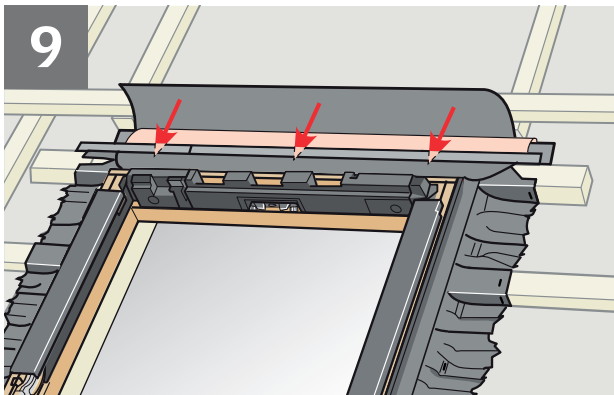

CE 13	
EN 13859-1:2014 Notified body: 0338	
BFX	
Flexible sheet for underlays for roofs	
Reaction to fire:	Class E
Resistance to water penetration:	
- before artificial ageing:	Class W1
- after artificial ageing:	Class W1
Tensile strength in longitudinal direction:	
- before artificial ageing:	200 N/50 mm
- after artificial ageing:	120 N/50 mm
Tensile strength in transverse direction:	
- before artificial ageing:	200 N/50 mm
- after artificial ageing:	120 N/50 mm
VELUX A/S Ådalsvej 99 DK-2970 Hørsholm www.velux.com/ce	