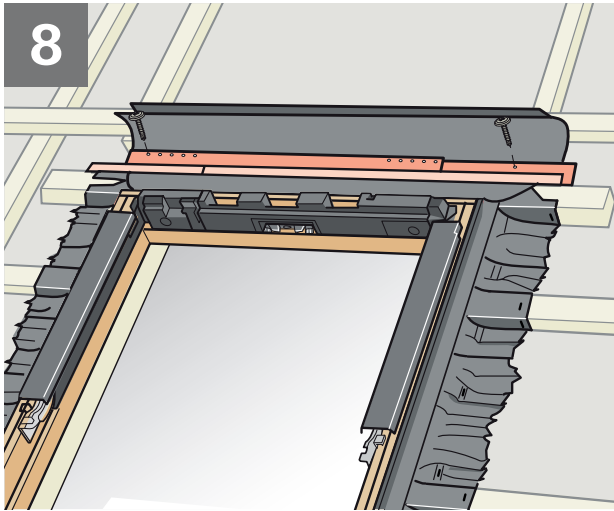

CE 13	
EN 13859-1:2014 Notified body: 0338	
BFX	
Flexible sheet for underlays for roofs	
Reaction to fire:	Class E
Resistance to water penetration:	
- before artificial ageing:	Class W1
- after artificial ageing:	Class W1
Tensile strength in longitudinal direction:	
- before artificial ageing:	200 N/50 mm
- after artificial ageing:	120 N/50 mm
Tensile strength in transverse direction:	
- before artificial ageing:	200 N/50 mm
- after artificial ageing:	120 N/50 mm
VELUX A/S Ådalsvej 99 DK-2970 Hørsholm www.velux.com/ce	