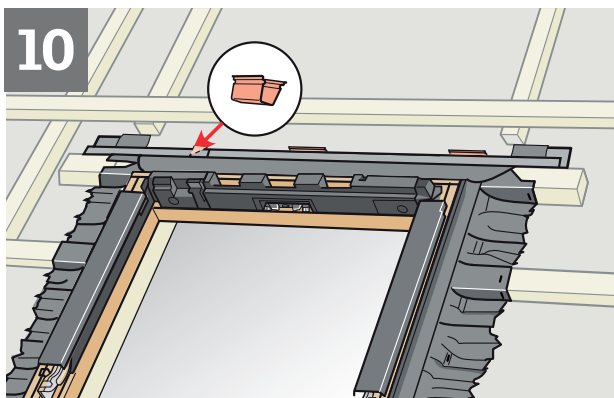

CE 13	
EN 13859-1:2014 Notified body: 0338	
BFX	
Flexible sheet for underlays for roofs	
Reaction to fire:	Class E
Resistance to water penetration:	
- before artificial ageing:	Class W1
- after artificial ageing:	Class W1
Tensile strength in longitudinal direction:	
- before artificial ageing:	200 N/50 mm
- after artificial ageing:	120 N/50 mm
Tensile strength in transverse direction:	
- before artificial ageing:	200 N/50 mm
- after artificial ageing:	120 N/50 mm
VELUX A/S Ådalsvej 99 DK-2970 Hørsholm www.velux.com/ce	