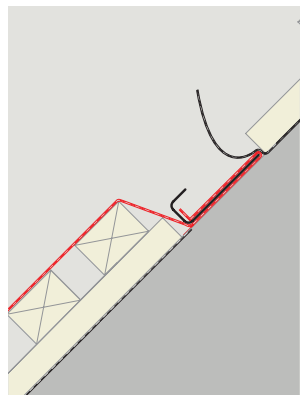

CE 13	
EN 13859-1:2014 Notified body: 0338	
BFX	
Flexible sheet for underlays for roofs	
Reaction to fire:	Class E
Resistance to water penetration:	
- before artificial ageing:	Class W1
- after artificial ageing:	Class W1
Tensile strength in longitudinal direction:	
- before artificial ageing:	200 N/50 mm
- after artificial ageing:	120 N/50 mm
Tensile strength in transverse direction:	
- before artificial ageing:	200 N/50 mm
- after artificial ageing:	120 N/50 mm
VELUX A/S Ådalsvej 99 DK-2970 Hørsholm www.velux.com/ce	