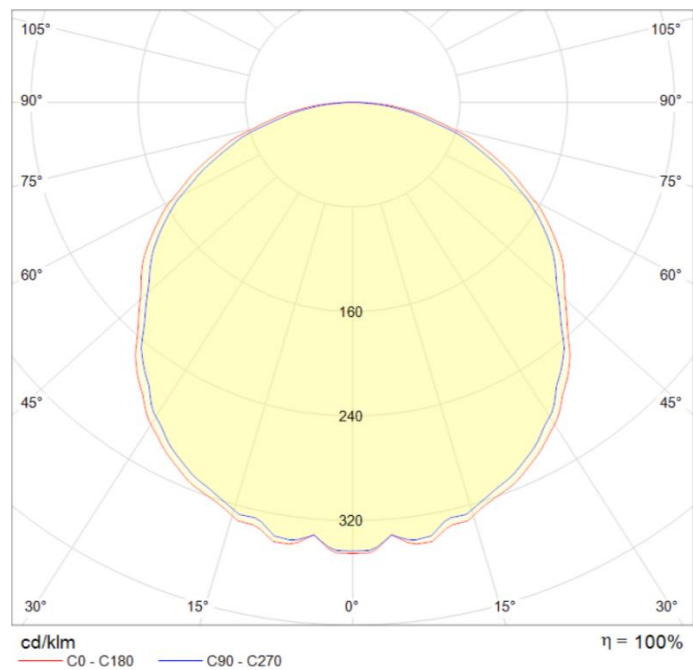

**Photometrical data**

<b>Rated luminous flux</b>	1680 lm
<b>Light color (designation)</b>	Natural White
<b>Color temperature</b>	4000 K
<b>Luminous flux</b>	1680 lm
<b>Color rendering index Ra</b>	$\geq 80$
<b>Standard deviation of color matching</b>	$\leq 6$ sdc <sub>m</sub>
<b>Nominal luminous flux</b>	1680 lm
<b>Rated color temperature</b>	4000 K

<b>Diameter</b>	300.0 mm
<b>Height</b>	38.0 mm
<b>Weight</b>	760.0 g

Lifespan

<b>Nominal lamp life time</b>	25000 h
<b>Rated lamp life time</b>	25000 h
<b>Number of switching cycles</b>	20000
<b>Warranty</b>	2 years