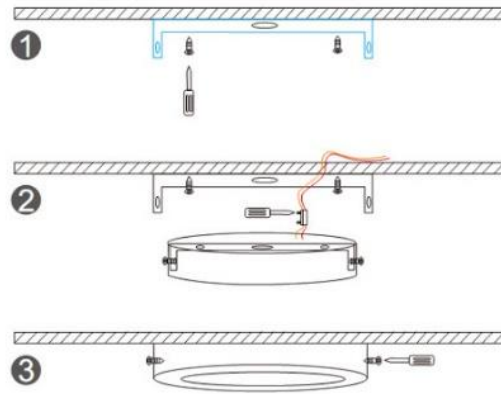

**Light technical data**

<b>Starting time</b>	< 0.5 s
<b>Beam angle</b>	120 °

Dimensions & weight

Installation diagram

Installation steps:

- Step 1: Fixing the pad to ceiling with screws in packaging.
- Step 2: Connect the drivers with input.
- Step 3: Join the lamp to pad fixed with screws.

<b>Diameter</b>	300.0 mm
<b>Height</b>	38.0 mm
<b>Weight</b>	760.0 g

Lifespan

<b>Nominal lamp life time</b>	25000 h
<b>Rated lamp life time</b>	25000 h
<b>Number of switching cycles</b>	20000
<b>Warranty</b>	2 years