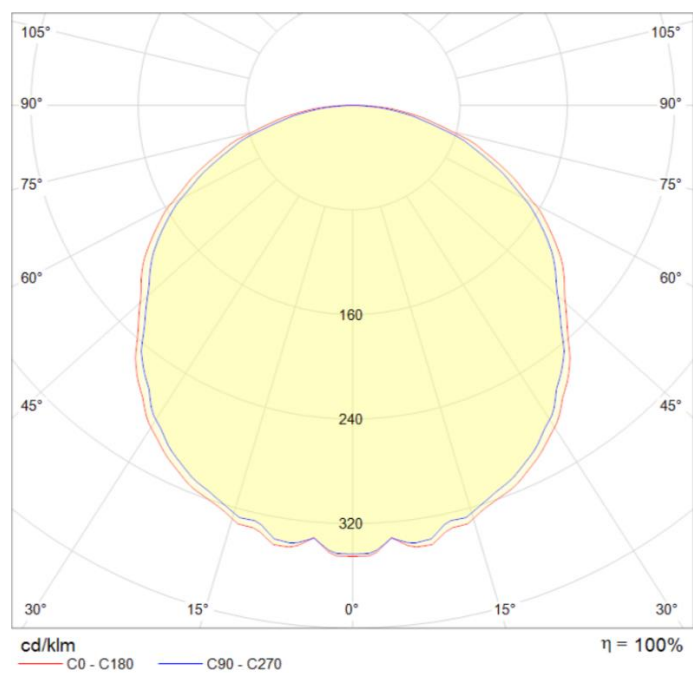

Photometrical data

Rated luminous flux	210 lm
Light color (designation)	Natural White
Color temperature	4000 K
Luminous flux	210 lm
Color rendering index Ra	≥ 80
Standard deviation of color matching	≤ 6 sdc _m
Nominal luminous flux	210 lm
Rated color temperature	4000 K

Light technical data

Starting time	< 0.5 s
Beam angle	120 °

Dimensions & weight

Diameter	85.0 mm
Height	22.0 mm
Weight	96.0 g

Lifespan

Nominal lamp life time	25000 h
Rated lamp life time	25000 h
Number of switching cycles	20000
Warranty	2 years