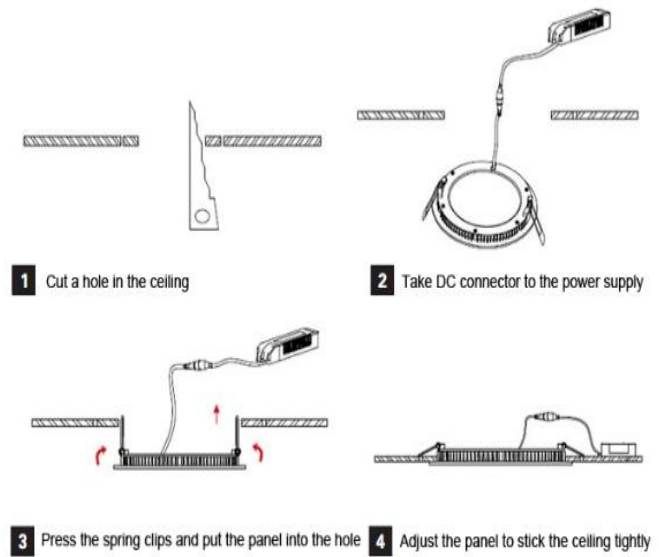

Light technical data

Starting time	< 0.5 s
Beam angle	120 °

Dimensions & weight

Diameter	85.0 mm
Height	22.0 mm
Weight	96.0 g

Lifespan

Nominal lamp life time	25000 h
Rated lamp life time	25000 h
Number of switching cycles	20000
Warranty	2 years