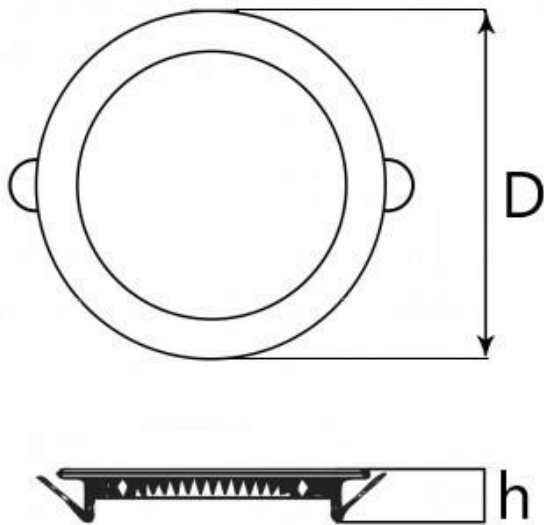

Photometrical data

Rated luminous flux	210 lm
Light color (designation)	Natural White
Color temperature	4000 K
Luminous flux	210 lm
Color rendering index Ra	≥ 80
Standard deviation of color matching	≤ 6 sdc _m
Nominal luminous flux	210 lm
Rated color temperature	4000 K

Light technical data

Starting time	< 0.5 s
Beam angle	120 °

Dimensions & weight

Diameter	85.0 mm
Height	22.0 mm
Weight	96.0 g

Lifespan

Nominal lamp life time	25000 h
Rated lamp life time	25000 h
Number of switching cycles	20000
Warranty	2 years