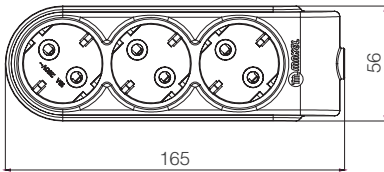

Surge Protected Earthed Group Socket

25064200

16 A, 250 V~

TS EN 61643 - 11

Piece in Box / Package - 1 / 6

Dismantled Product

Dismantled Product

Dismantled Product

Technical Drawings

2 Gang Earthed Socket

2 Gang Socket without Earthed

3 Gang Earthed Socket

3 Gang Socket without Earthed

4 Gang Earthed Socket

4 Gang Socket without Earthed

5 Gang Earthed Socket