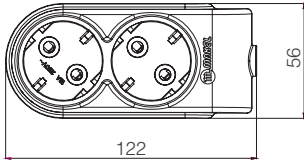

Surge Protected Earthed Group Socket

25064200

16 A, 250 V~

TS EN 61643 - 11

Piece in Box / Package - 1 / 6

Dismantled Product

Dismantled Product

Dismantled Product

Technical Drawings

2 Gang Earthed Socket

2 Gang Socket without Earthed

3 Gang Earthed Socket

3 Gang Socket without Earthed

4 Gang Earthed Socket

4 Gang Socket without Earthed

5 Gang Earthed Socket