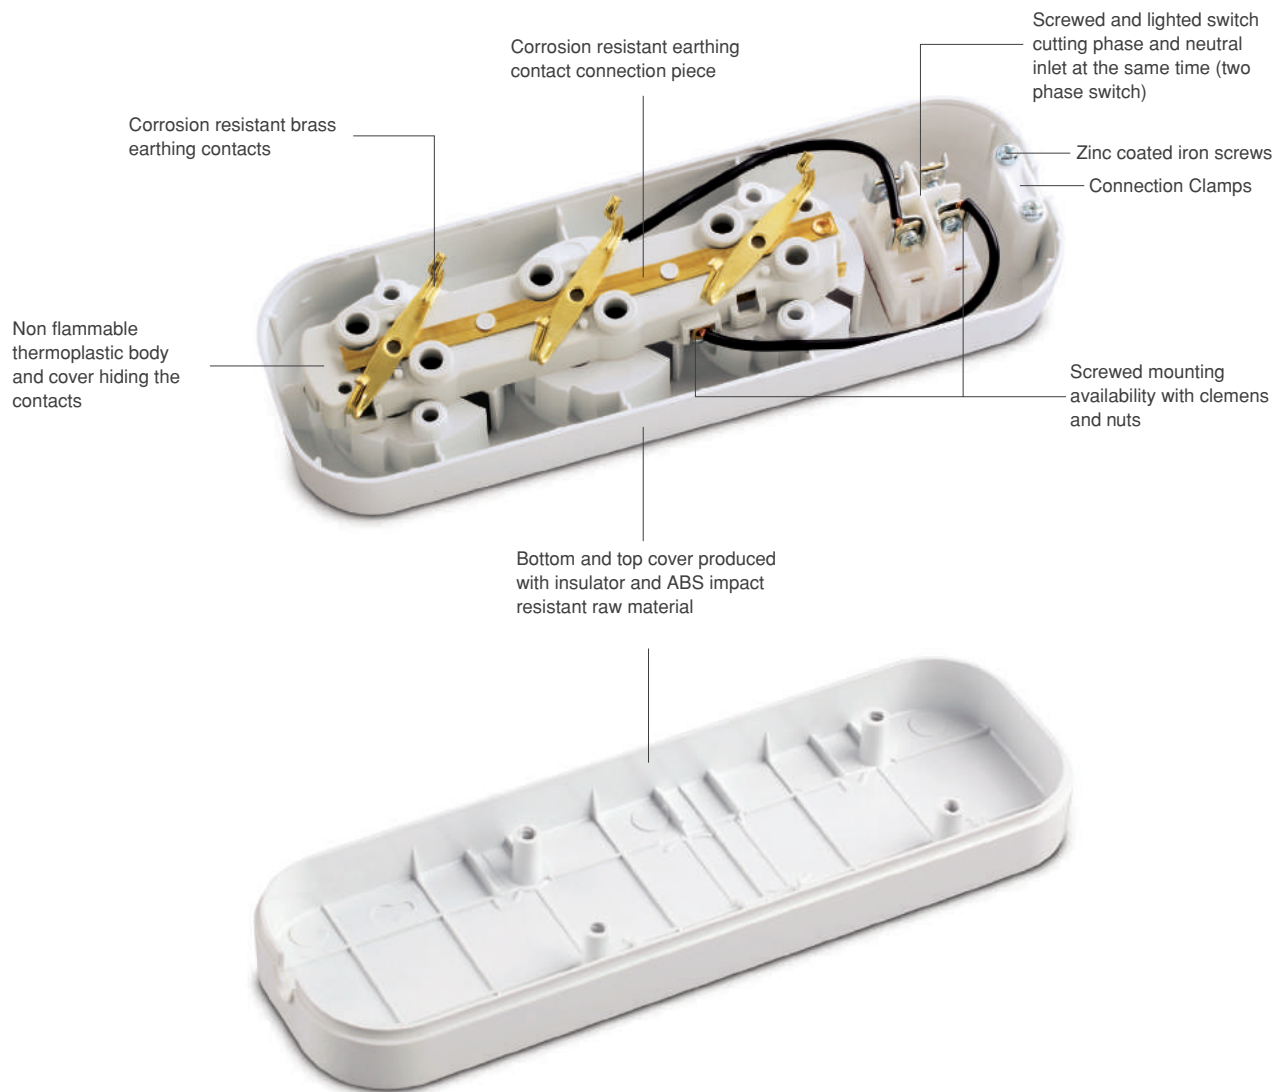

Secure protection against instant impacts from mains voltage in your house and office...

The electric-electronic devices can be damaged from instantaneous shocks in the mains voltage (for lightning strike, short term increases in the mains voltage, etc.). Makel shock protected outlets protects electric/electronic devices such as refrigerators, washing machines, ovens, LCD plasma TV, computers, music systems, movie players and similar devices.

Surge Protected Earthed Group Socket

25064200

16 A, 250 V~

TS EN 61643 - 11

Piece in Box / Package - 1 / 6

Dismantled Product

Dismantled Product

Dismantled Product

Technical Drawings

2 Gang Earthed Socket

2 Gang Socket without Earthed

3 Gang Earthed Socket

3 Gang Socket without Earthed

4 Gang Earthed Socket

4 Gang Socket without Earthed

5 Gang Earthed Socket

6 Gang Earthed Socket

2 Gang Earthed Socket with Switch

3 Gang Earthed Socket with Switch

4 Gang Earthed Socket with Switch

5 Gang Earthed Socket with Switch

6 Gang Earthed Socket with Switch