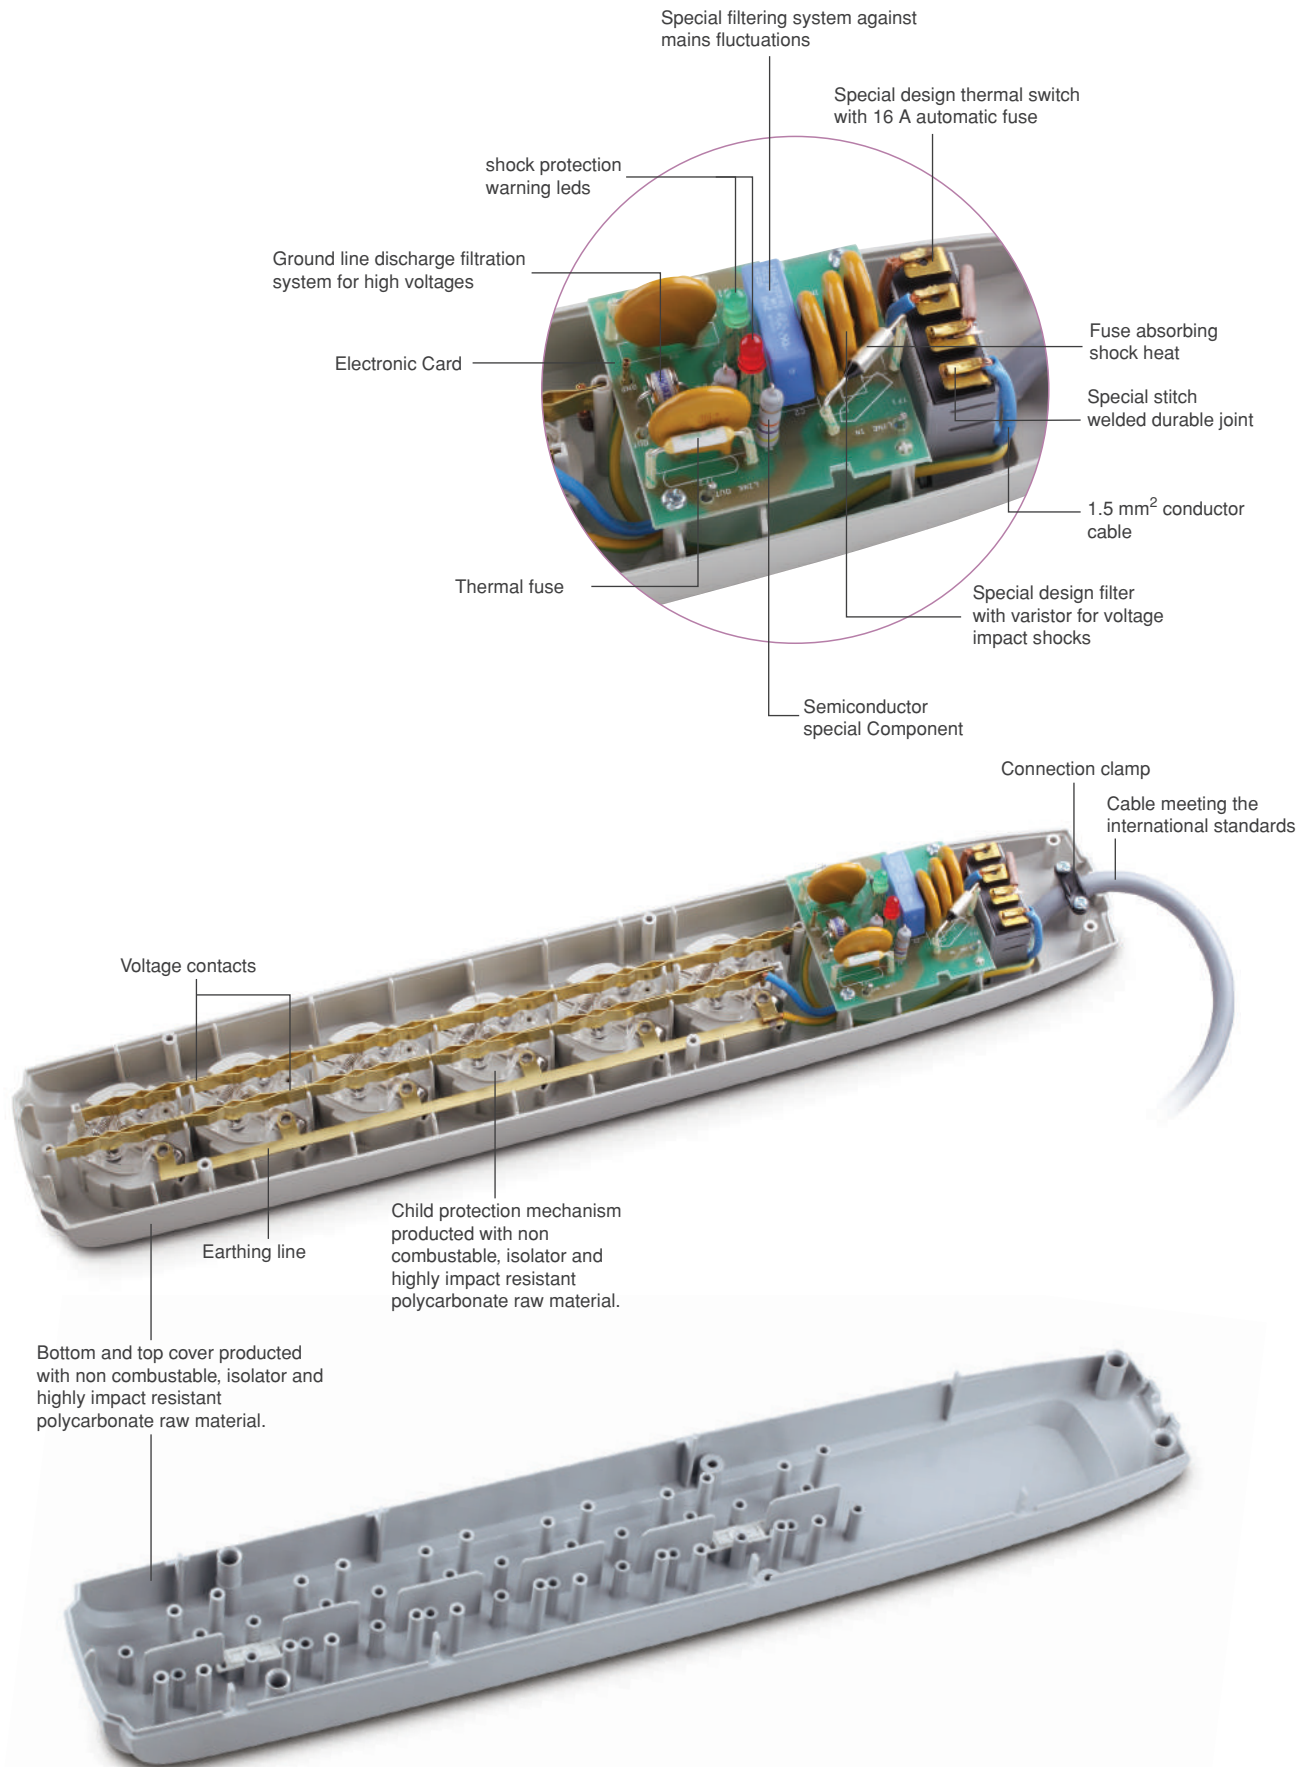

Secure protection against instant impacts from mains voltage in your house and office...

The electric-electronic devices can be damaged from instantaneous shocks in the mains voltage (for lightning strike, short term increases in the mains voltage, etc.). Makel shock protected outlets protects electric/electronic devices such as refrigerators, washing machines, ovens, LCD plasma TV, computers, music systems, movie players and similar devices.

Surge Protected Earthed Group Socket

25064200

16 A, 250 V~

TS EN 61643 - 11

Piece in Box / Package - 1 / 6

Dismantled Product

Dismantled Product

Dismantled Product

Technical Drawings

2 Gang Earthed Socket

2 Gang Socket without Earthed

3 Gang Earthed Socket

3 Gang Socket without Earthed

4 Gang Earthed Socket

4 Gang Socket without Earthed

5 Gang Earthed Socket

6 Gang Earthed Socket

2 Gang Earthed Socket with Switch

3 Gang Earthed Socket with Switch

4 Gang Earthed Socket with Switch

5 Gang Earthed Socket with Switch

6 Gang Earthed Socket with Switch