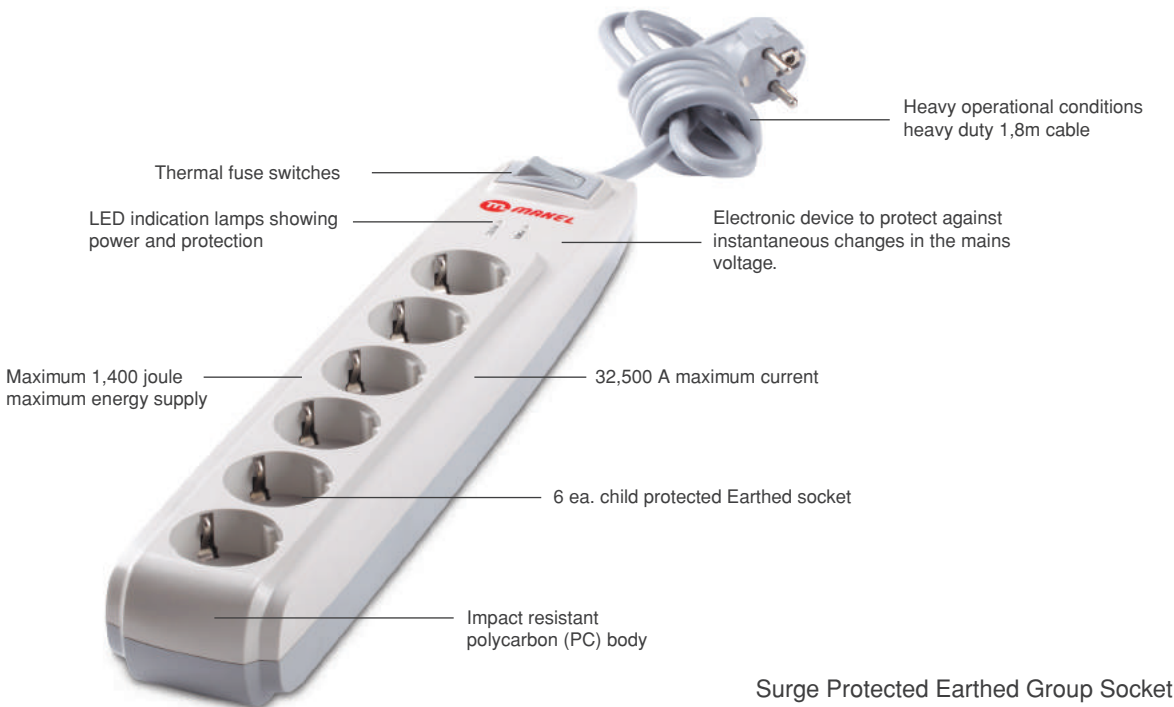

Secure protection against instant impacts from mains voltage in your house and office...

The electric-electronic devices can be damaged from instantaneous shocks in the mains voltage (for lightning strike, short term increases in the mains voltage, etc.). Makel shock protected outlets protects electric/electronic devices such as refrigerators, washing machines, ovens, LCD plasma TV, computers, music systems, movie players and similar devices.

Surge Protected Earthed Group Socket

25064200

16 A, 250 V~

TS EN 61643 - 11

Piece in Box / Package - 1 / 6

Dismantled Product

Dismantled Product

Dismantled Product