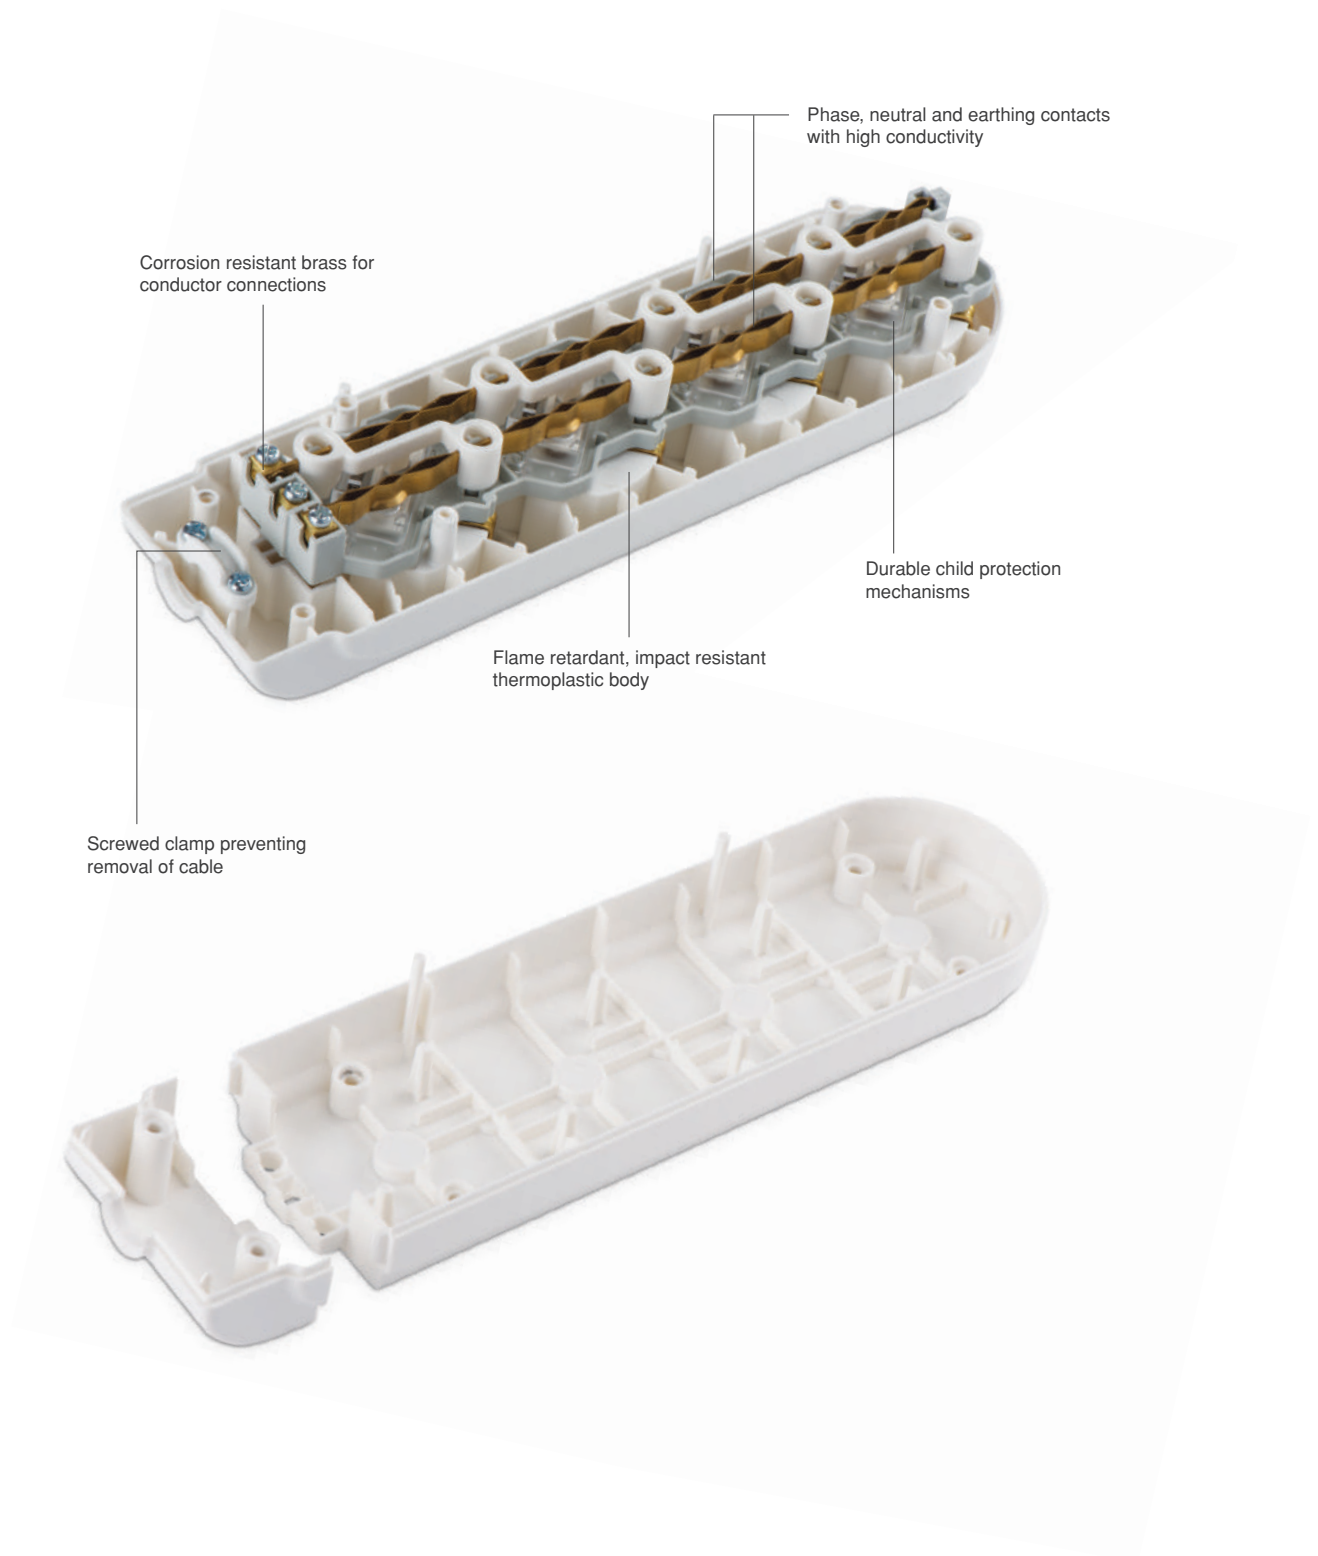

Secure protection against instant impacts from mains voltage in your house and office...

The electric-electronic devices can be damaged from instantaneous shocks in the mains voltage (for lightning strike, short term increases in the mains voltage, etc.). Makel shock protected outlets protects electric/electronic devices such as refrigerators, washing machines, ovens, LCD plasma TV, computers, music systems, movie players and similar devices.

Surge Protected Earthed Group Socket

25064200

16 A, 250 V~

TS EN 61643 - 11

Piece in Box / Package - 1 / 6

Dismantled Product

Dismantled Product

Dismantled Product

Technical Drawings

2 Gang Earthed Socket

2 Gang Socket without Earthed

3 Gang Earthed Socket

3 Gang Socket without Earthed

4 Gang Earthed Socket

4 Gang Socket without Earthed

5 Gang Earthed Socket

6 Gang Earthed Socket

2 Gang Earthed Socket with Switch

3 Gang Earthed Socket with Switch

4 Gang Earthed Socket with Switch

5 Gang Earthed Socket with Switch

6 Gang Earthed Socket with Switch