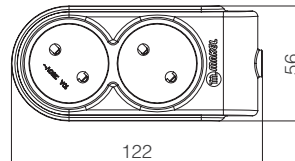

Surge Protected Earthed Group Socket

25064200

16 A, 250 V~

TS EN 61643 - 11

Piece in Box / Package - 1 / 6

Dismantled Product

Dismantled Product

Dismantled Product

Technical Drawings

2 Gang Earthed Socket

2 Gang Socket without Earthed

3 Gang Earthed Socket

3 Gang Socket without Earthed

4 Gang Earthed Socket

4 Gang Socket without Earthed

5 Gang Earthed Socket