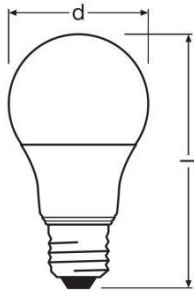

Photometrical data

Rated luminous flux	700 lm
Light color (designation)	Warm White
Color temperature	3000 K
Luminous flux	700 lm
Color rendering index Ra	≥ 80
Standard deviation of color matching	≤ 6 sdc _m
Nominal luminous flux	700 lm
Rated color temperature	3000 K
Color rendering index Ra	≥ 80

Light technical data

Starting time	< 0.5 s
Beam Angle	260°

Dimensions & weight

Overall length	108.0 mm
Diameter	60.0 mm
Outer bulb	A60
Length	108.0 mm

Lifespan

Nominal lamp life time	25000 h
Rated lamp life time	25000 h
Number of switching cycles	15000
Warranty	2 years