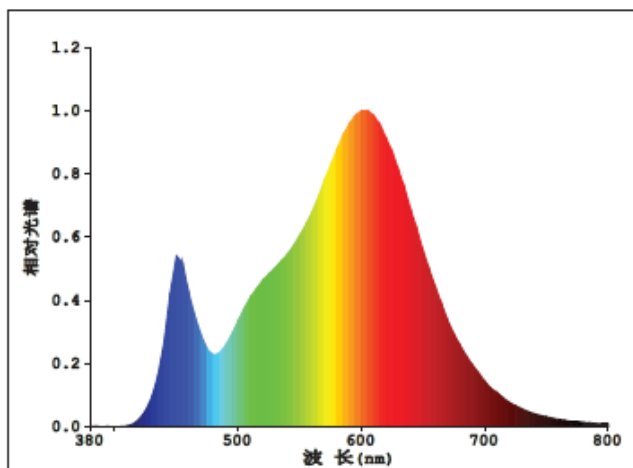

PRODUCT FEATURES

- LED alternative to conventional lamps
- Mercury-free lamps

TECHNICAL DATA

Electrical data

Rated wattage	7.00 W
Nominal wattage	7.00 W
Nominal voltage	185-240VAC
Operating frequency	50...60 Hz
Power factor λ	> 0.50
Claimed equiv. conventional lamp power	60 W

Photometrical data

Rated luminous flux	700 lm
Light color (designation)	Warm White
Color temperature	3000 K
Luminous flux	700 lm
Color rendering index Ra	≥ 80
Standard deviation of color matching	≤ 6 sdc _m
Nominal luminous flux	700 lm
Rated color temperature	3000 K
Color rendering index Ra	≥ 80

Light technical data

Starting time	< 0.5 s
Beam Angle	260°

Dimensions & weight

Overall length	108.0 mm
Diameter	60.0 mm
Outer bulb	A60
Length	108.0 mm

Lifespan

Nominal lamp life time	25000 h
Rated lamp life time	25000 h
Number of switching cycles	15000
Warranty	2 years