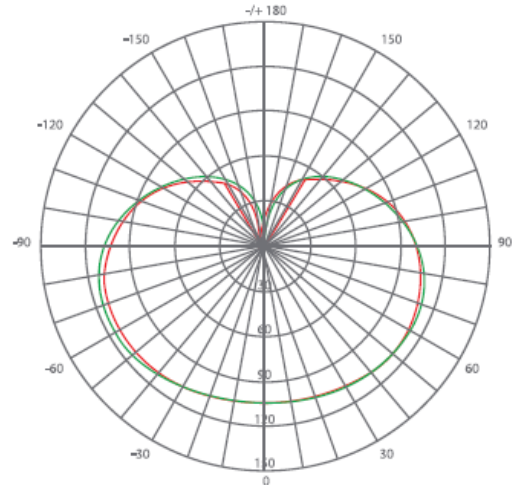

PRODUCT FEATURES

- LED alternative to conventional lamps
- Mercury-free lamps

TECHNICAL DATA

Electrical data

Rated wattage	7.00 W
Nominal wattage	7.00 W
Nominal voltage	185-240VAC
Operating frequency	50...60 Hz
Power factor λ	> 0.50
Claimed equiv. conventional lamp power	60 W

Photometrical data

Rated luminous flux	700 lm
Light color (designation)	Warm White
Color temperature	3000 K
Luminous flux	700 lm
Color rendering index Ra	≥ 80
Standard deviation of color matching	≤ 6 sdc _m
Nominal luminous flux	700 lm
Rated color temperature	3000 K
Color rendering index Ra	≥ 80

Light technical data

Starting time	< 0.5 s
Beam Angle	260°

Dimensions & weight

Overall length	108.0 mm
Diameter	60.0 mm
Outer bulb	A60
Length	108.0 mm

Lifespan

Nominal lamp life time	25000 h
Rated lamp life time	25000 h
Number of switching cycles	15000
Warranty	2 years